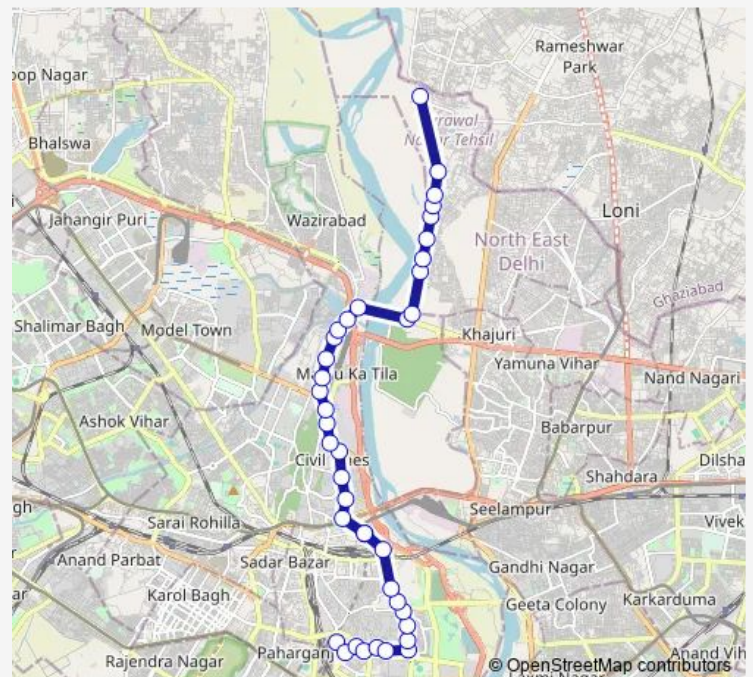

Thursday 07:05-21:37

Friday 07:05-21:37

Saturday 07:05-21:37

Sunday 07:05-21:37

Route info

Direction: N D R Station G No 2

Stops: 39

Trip Duration: 1 hour 7 min