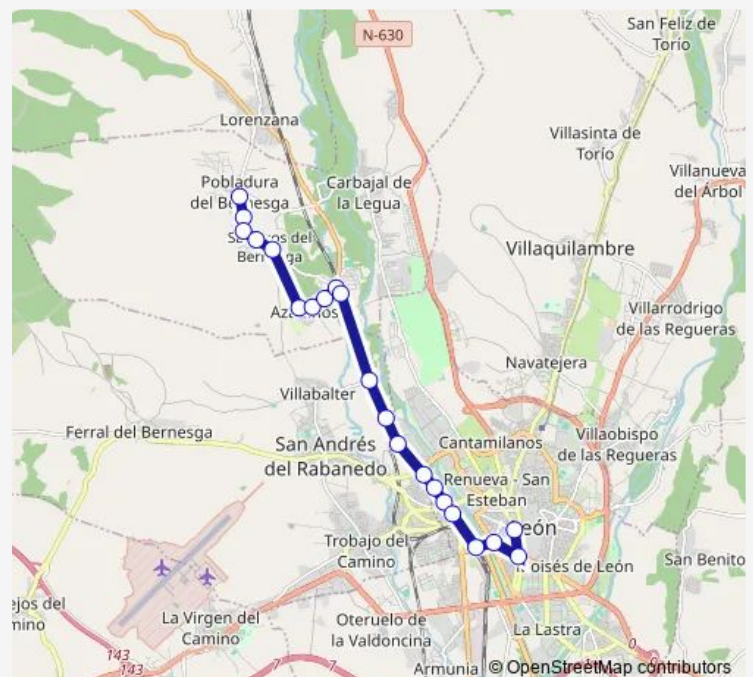

Gran Vía San Marcos. 2

Route schedule

Pz.Constitucion(Pobladura) — Gran Vía San Marcos. 2

Monday 07:15

Tuesday 07:15

Wednesday 07:15

Thursday 07:15

Friday 07:15

Saturday —

Sunday —

Route info

Direction: Pz.Constitucion(Pobladura)

Stops: 21

Trip Duration: 0 hour 30 min

■ ALSA - M5 S — M5s Sariegos

ALSA - M5 S Bus time schedules and route maps are available in an offline PDF at busmaps.com. Use the busmaps.com website to see live bus times, train schedule or subway schedule, and step-by-step directions for all public transit in Leon