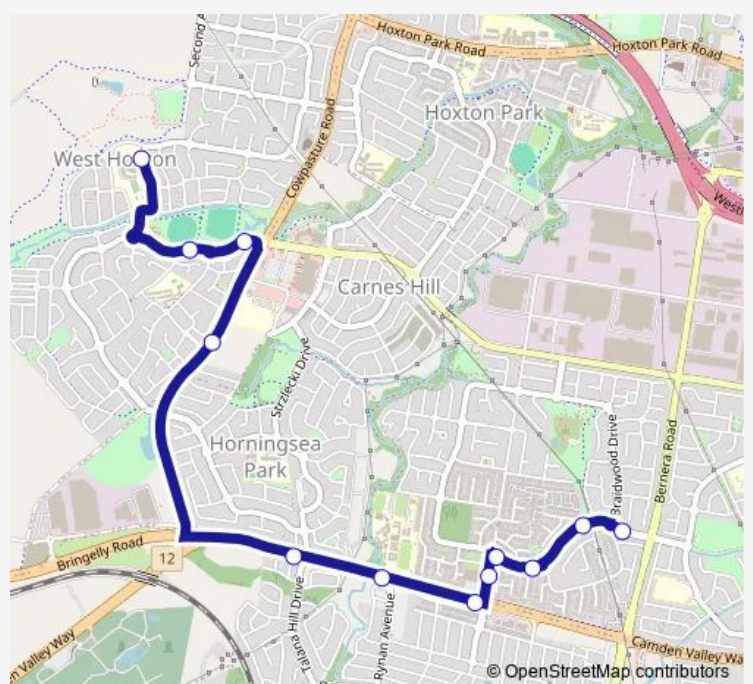

School Bus 1053 Wroxham St and Bernera Rd to Clancy College

[Go to website](#)

Direction

undefined — undefined

0 stops

[Open route schedule](#)

Route schedule

undefined — undefined

Monday	08:03
Tuesday	08:03
Wednesday	08:03
Thursday	08:03
Friday	—
Saturday	—
Sunday	—

Route info

Direction:

Stops: 0

Trip Duration: — min

1053 School Bus time schedules and route maps are available in an offline PDF at busmaps.com. Use the busmaps.com website to see live bus times, train schedule or subway schedule, and step-by-step directions for all public transit in Liverpool

The schedule is provided in the local timezone. Times with "(+1)" indicate departures on the next day.

PDF file created on 2025-01-16

2024 BusMaps.com - All Rights Reserved