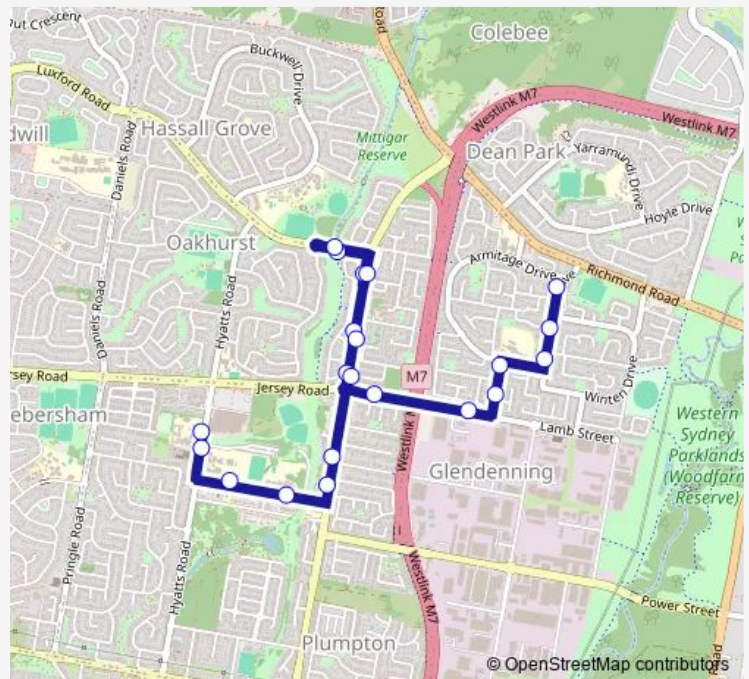

Rooty Hill Rd Opp Florence St

Rooty Hill Rd Before Luxford Rd

Luxford Rd At Amsterdam St

Luxford Rd Opp Amsterdam St

Rooty Hill Rd Opp Luxford Rd

Rooty Hill Rd After Florence St

Rooty Hill Rd Before Lamb St

Lamb St Opp Royal Av

Lamb St Opp Enterprise Dr

Adrienne St Before Azzopardi Av

Adrienne St At Armitage Dr

Golding Dr After Armitage Dr

Golding Dr Opp Winten Dr

Route schedule

Good Shepherd Catholic School Hyatts Rd — Golding Dr Before Armitage Dr

Monday	14:58
Tuesday	14:58
Wednesday	14:58
Thursday	14:58
Friday	14:58
Saturday	—
Sunday	—

Route info

Direction: Good Shepherd Catholic School Hyatts Rd

Stops: 21

Trip Duration: 0 hour 20 min

6597 — Good Shepherd PS to Golding Dr before Armitage Dr