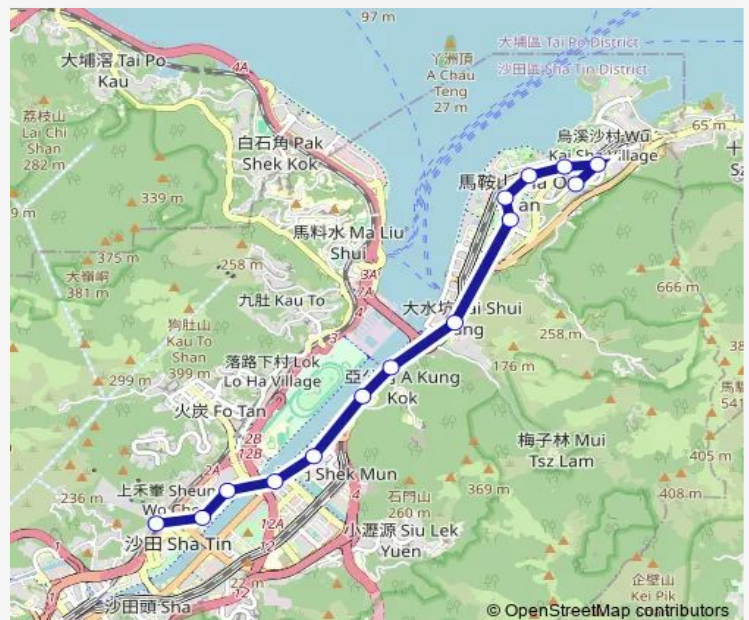

Monday 06:40-07:30

Tuesday 06:40-07:30

Wednesday 06:40-07:30

Thursday 06:40-07:30

Friday 06:40-07:30

Saturday 07:45

Sunday —

Route info

Direction: [Kmb+Ctb] KAM Ying Court BUS Terminus/
Kam Ying Court[[Kmb] KAM Ying Court BUS Terminus

Stops: 14

Trip Duration: 0 hour 36 min

Heung YEE KUK Building[[Lwb] Shek MUN BBI - Heung
YEE KUK Building