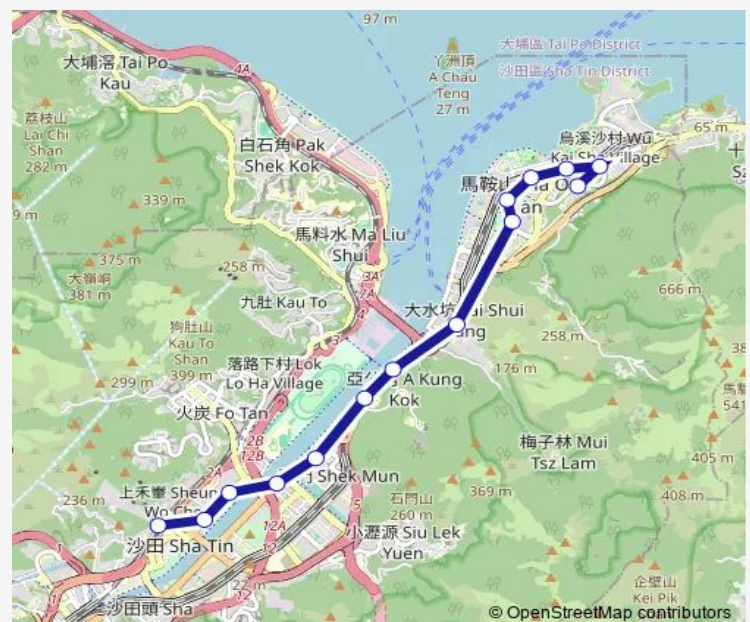

Monday 06:40-07:30

Tuesday 06:40-07:30

Wednesday 06:40-07:30

Thursday 06:40-07:30

Friday 06:40-07:30

Saturday 07:45

Sunday —

Route info

Direction: [Kmb+Ctb] KAM Ying Court BUS Terminus/
Kam Ying Court[[Kmb] KAM Ying Court BUS Terminus

Stops: 14

Trip Duration: 0 hour 36 min

Heung YEE KUK Building[[Lwb] Shek MUN BBI - Heung
YEE KUK Building