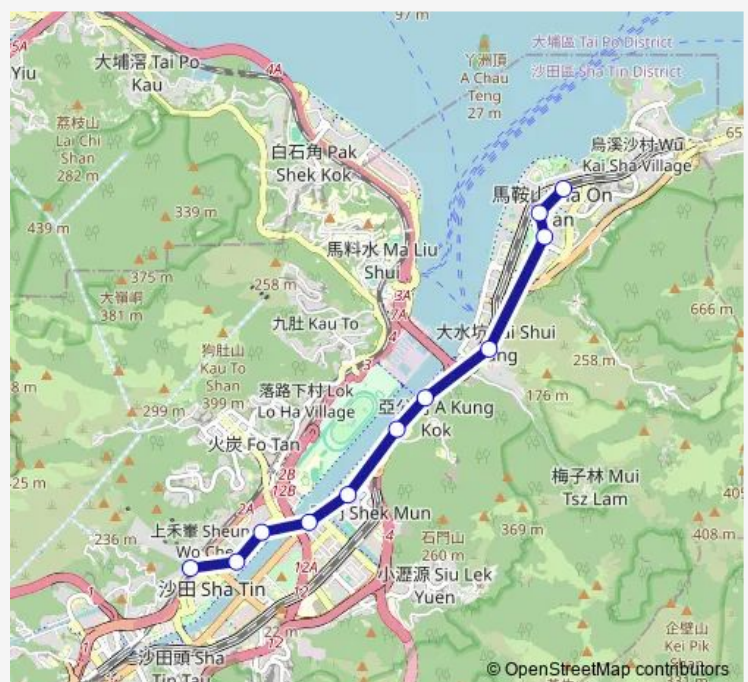

[Ctb] A Kung Kok, A Kung KOK Street[[Kmb+Ctb] A Kung KOK/
A Kung Kok, A Kung KOK Street[[Kmb] A Kung Kok[Lwb] A Kung Kok

[Ctb] Shatin Hospital, A Kung KOK Street[[Kmb+Ctb] Shatin Hospital/
Shatin Hospital, A Kung KOK Street[[Kmb] Shatin Hospital[Lwb] Shatin Hospital

[Ctb] Heung YEE KUK NEW Territories Building, TAI Chung KIU Road[[Kmb+Ctb] Shek MUN BBI - Heung YEE KUK Building/
Heung YEE KUK NEW Territories Building, TAI Chung KIU Road[[Kmb] Shek MUN BBI - Heung YEE KUK Building[Lwb] Shek MUN BBI - Heung YEE KUK Building

[Ctb] Block 13 City ONE Shatin, TAI Chung KIU Road[[Kmb+Ctb] City ONE Shatin/
Block 13 City ONE Shatin, TAI Chung KIU Road[[Kmb] City ONE Shatin[Lwb] City ONE Shatin

[Ctb] WO CHE Estate, Yuen WO Road[[Kmb] WO CHE Estate[Lwb] WO CHE Estate

[Ctb] LEK Yuen Estate, Yuen WO Road[[Kmb] LEK Yuen Estate[Lwb] LEK Yuen Estate

Route schedule

[Kmb] MA ON Shan Town Centre[Lwb] MA ON Shan Town Centre — [Ctb] SHA TIN Station[[Kmb+Ctb] SHA TIN Station BUS Terminus/
Sha TIN Station[[Kmb] SHA TIN Station BUS Terminus

Monday	07:12-07:22
Tuesday	07:12-07:22
Wednesday	07:12-07:22
Thursday	07:12-07:22
Friday	07:12-07:22
Saturday	—
Sunday	—

Route info

Direction: [Kmb] MA ON Shan Town Centre[Lwb] MA ON Shan Town Centre

Stops: 11

Trip Duration: 0 hour 30 min