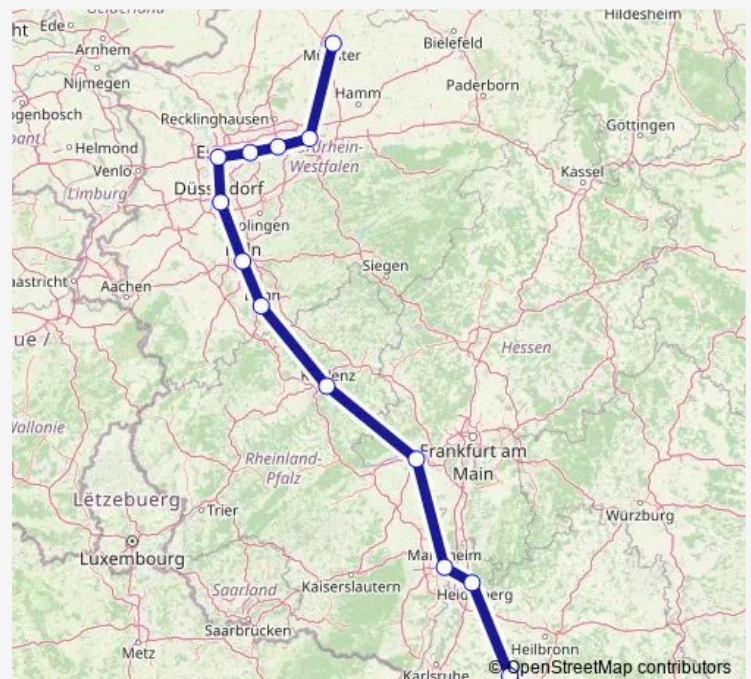

Bochum Hbf

Essen Hbf

Duisburg Hbf

Düsseldorf Hbf

Köln Hbf

Bonn Hbf

Koblenz Hbf

Mainz Hbf

Wednesday 04:46-05:37

Thursday 04:46-05:37

Friday 05:37

Saturday 05:37

Sunday —

Route info

Direction: Münster(Westf)Hbf

Stops: 14

Trip Duration: 5 hour 38 min

■ IC 2319

BusMaps

Direction

Münster(Westf)Hbf — Stuttgart Hbf

13 stops

[Open route schedule](#)

Münster(Westf)Hbf

Recklinghausen Hbf

Gelsenkirchen Hbf

Duisburg Hbf

Düsseldorf Hbf

Köln Hbf

Bonn Hbf

Koblenz Hbf

Mainz Hbf