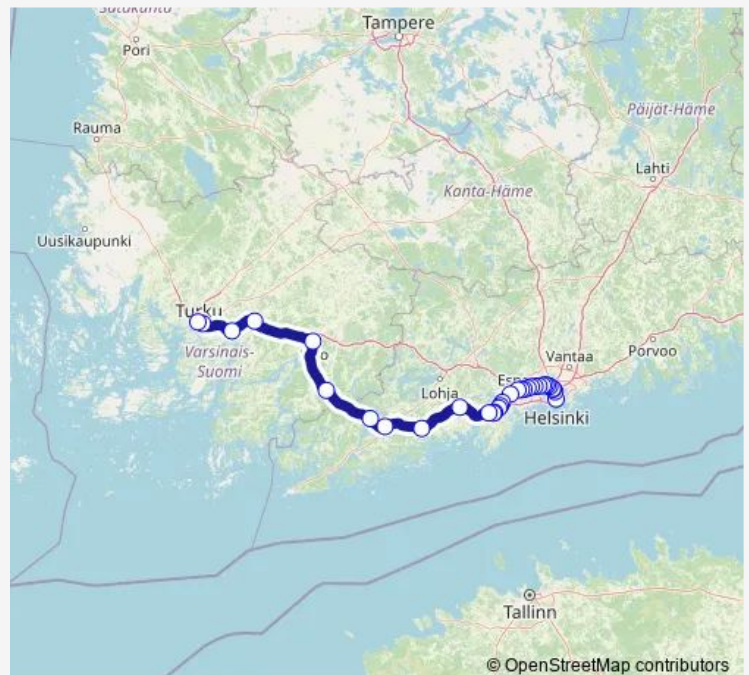

Long Distance Trains IC 965 Helsinki - Turku

[Go to website](#)

Direction

undefined — undefined

0 stops

[Open route schedule](#)

Route schedule

undefined — undefined

Monday	18:35
Tuesday	18:35
Wednesday	18:35
Thursday	18:35
Friday	18:35
Saturday	18:35
Sunday	18:35

Route info

Direction:

Stops: 0

Trip Duration: – min

■ IC 965 — Helsinki - Turku

Direction

undefined — undefined