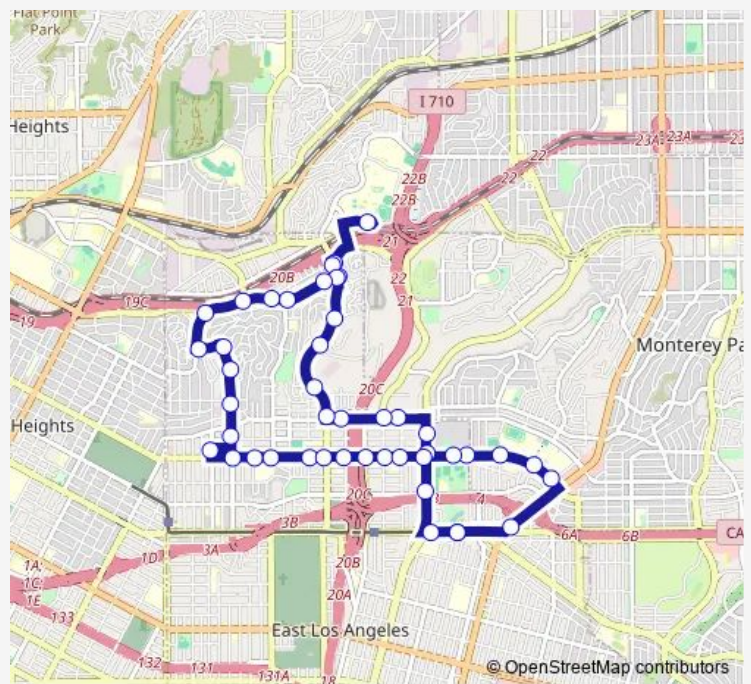

Eastern Ave & City Terrace Dr

Eastern Ave & Ramona Blvd

Cal State LA Station & Circle Dr

Eastern Ave & Ramona Blvd

Eastern Ave & City Terrace Dr

Route schedule

3rd St & Laverne Ave - Dionicio Morales Transit Plaza —
 3rd St & Laverne Ave - Dionicio Morales Transit Plaza

Monday	06:30-20:30
Tuesday	06:30-20:30
Wednesday	06:30-20:30
Thursday	06:30-20:30
Friday	06:30-22:30
Saturday	09:30-22:30
Sunday	09:30-16:30

Route info

Direction: 3rd St & Laverne Ave - Dionicio Morales Transit Plaza

Stops: 45

Trip Duration: 0 hour 47 min

City Terrace/Elac

City Terrace Dr & Mc Gilvrey Ave

City Terrace Dr & Millerave

City Terrace Dr & Rogers St

City Terrace Dr & Herbert Ave

City Terrace Dr & Rowan Ave

Cesar Chavez Ave & Collegian Ave

Atlantic Blvd & Cesar Chavez Ave

Atlantic Blvd & 3rd St

3rd St & Laverne Ave - Dionicio Morales Transit Plaza

Bus time schedules and route maps are available in an offline PDF at busmaps.com. Use the busmaps.com website to see live bus times, train schedule or subway schedule, and step-by-step directions for all public transit in Los Angeles