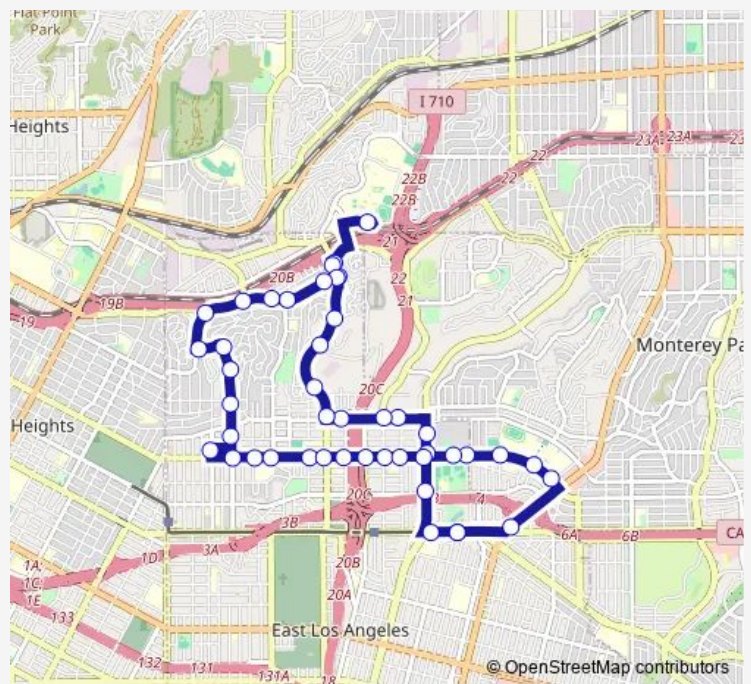

Eastern Ave & City Terrace Dr

Eastern Ave & Ramona Blvd

Cal State LA Station & Circle Dr

Eastern Ave & Ramona Blvd

Eastern Ave & City Terrace Dr

Route schedule

3rd St & Laverne Ave - Dionicio Morales Transit Plaza —
 3rd St & Laverne Ave - Dionicio Morales Transit Plaza

Monday	06:30-20:30
Tuesday	06:30-20:30
Wednesday	06:30-20:30
Thursday	06:30-20:30
Friday	06:30-22:30
Saturday	09:30-22:30
Sunday	09:30-16:30

Route info

Direction: 3rd St & Laverne Ave - Dionicio Morales Transit Plaza

Stops: 45

Trip Duration: 0 hour 47 min

City Terrace/Elac

City Terrace Dr & Mc Gilvrey Ave

City Terrace Dr & Millerave

City Terrace Dr & Rogers St

City Terrace Dr & Herbert Ave

City Terrace Dr & Rowan Ave

Cesar Chavez Ave & Collegian Ave

Atlantic Blvd & Cesar Chavez Ave

Atlantic Blvd & 3rd St

3rd St & Laverne Ave - Dionicio Morales Transit Plaza

Bus time schedules and route maps are available in an offline PDF at busmaps.com. Use the busmaps.com website to see live bus times, train schedule or subway schedule, and step-by-step directions for all public transit in Los Angeles