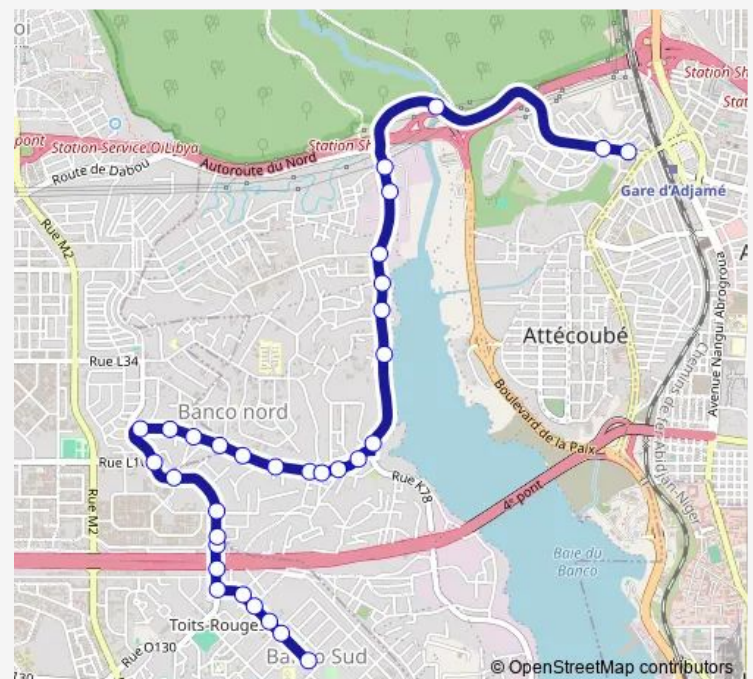

Dinamori Boutique

Safari

Pharmacie Notre Dame des Victoires

Route schedule

Collège Jeunes Filles Singa — Adjamé Agban Village

Monday 06:00

Tuesday 06:00

Wednesday 06:00

Thursday 06:00

Friday 06:00

Saturday 06:00

Sunday 06:00

Route info

Direction: Collège Jeunes Filles Singa

Stops: 32

Trip Duration: 0 hour 25 min

Carrefour Policier

Au Banco

Cité Fairmont

Adjamé Agban Village

Direction

Adjamé Agban Village — Boissy

32 stops

[Open route schedule](#)

Saturday 06:00

Sunday 06:00

Route info

Direction: Adjamé Agban Village

Stops: 32

Trip Duration: 0 hour 30 min

Caféier

Gendarmerie