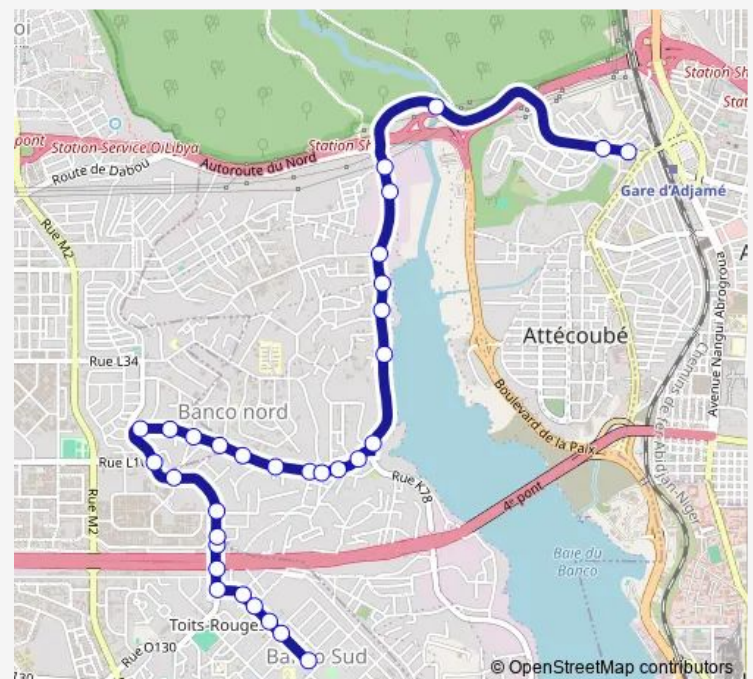

Pharmacie Notre Dame des Victoires

Route schedule

Collège Jeunes Filles Singa — Adjamé Agban Village

Monday 06:00

Tuesday 06:00

Wednesday 06:00

Thursday 06:00

Friday 06:00

Saturday 06:00

Sunday 06:00

Route info

Direction: Collège Jeunes Filles Singa

Stops: 32

Trip Duration: 0 hour 25 min

Mossikro

Garage

Monday 06:00

Tuesday 06:00

Wednesday 06:00

Thursday 06:00

Friday 06:00

Saturday 06:00

Sunday 06:00

Route info

Direction: Adjamé Agban Village

Stops: 32

Trip Duration: 0 hour 30 min

Caféier

Gendarmerie

Cie

Mairie Annexe

Carrefour Gnawa