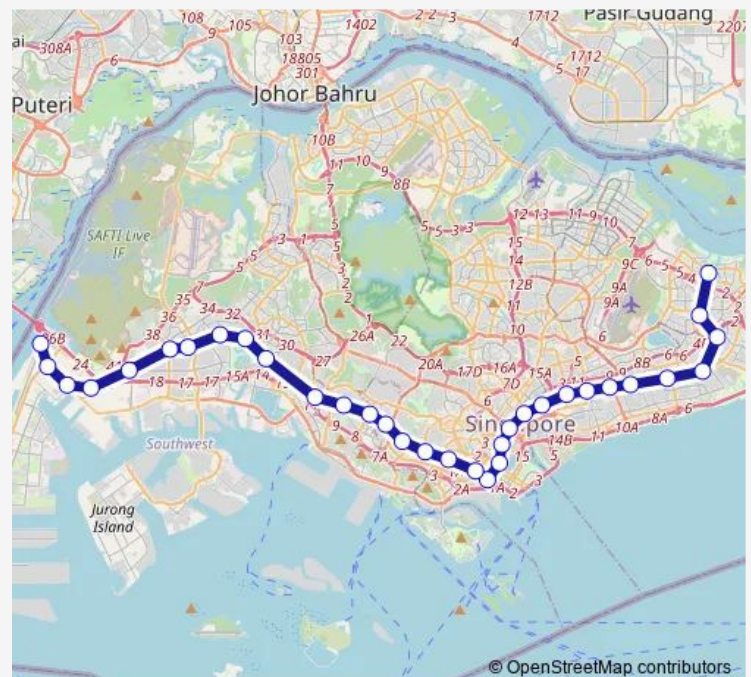

QUEENSTOWN

COMMONWEALTH

BUONA VISTA

Route schedule

PASIR RIS — TUAS LINK

Monday 06:00

Tuesday 06:00

Wednesday 06:00

Thursday 06:00

Friday 06:00

Saturday 06:00

Sunday 06:00

Route info

Direction: PASIR RIS

Stops: 33

Trip Duration: 1 hour 41 min

JOO KOON

GUL CIRCLE

TUAS CRESCENT

TUAS WEST ROAD

TUAS LINK

Direction

TUAS LINK — PASIR RIS

33 stops

Friday 06:00

Saturday 06:00

Sunday 06:00

Route info

Direction: TUAS LINK

Stops: 33

Trip Duration: 1 hour 41 min

PAYA LEBAR