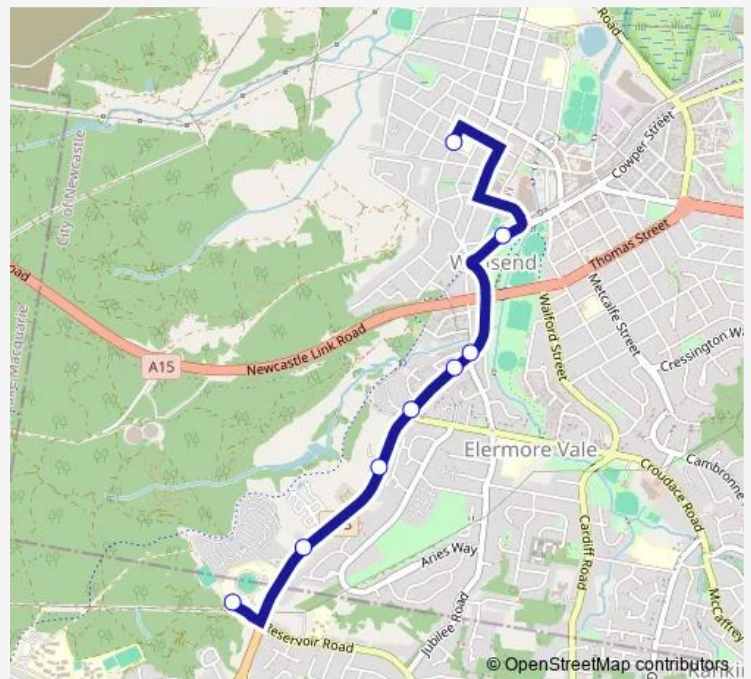

School Bus 6267 Macquarie College to St Patricks Ps

[Go to website](#)

Direction

Macquarie College, College Rd — St Patrick's Primary School, Wentworth St

8 stops

[Open route schedule](#)

Macquarie College, College Rd

168 Lake Rd

Lake Rd Opp 123

Woodlands Retirement Village, Lake Rd

Lake Rd After Dorrigo St

Lake Rd Opp Jubilee Rd

Cowper St Opp Wal Herd Park

St Patrick's Primary School, Wentworth St

Route schedule

Macquarie College, College Rd — St Patrick's Primary School, Wentworth St

Monday	15:00
Tuesday	15:00
Wednesday	15:00
Thursday	15:00
Friday	15:00
Saturday	—
Sunday	—

Route info

Direction: Macquarie College, College Rd

Stops: 8

Trip Duration: 0 hour 5 min

6267 — Macquarie College to St Patricks Ps

6267 School Bus time schedules and route maps are available in an offline PDF at busmaps.com. Use the busmaps.com website to see live bus times, train schedule or subway schedule, and step-by-step directions for all public transit in Newcastle