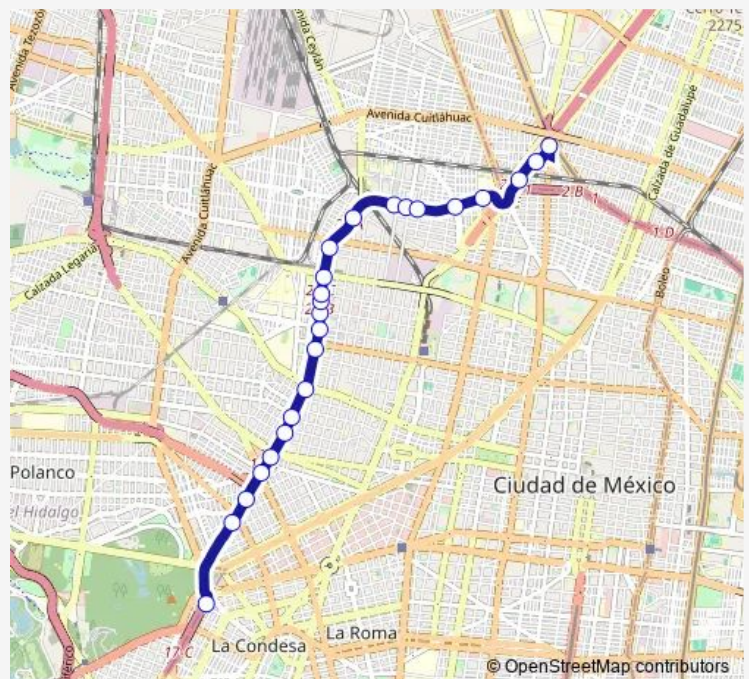

Circuito Interior - Albahaca

Circuito Interior - Ciprés

Circuito Interior - Pino

Circuito Interior -Chopo

Circuito Interior -Sándalo

Circuito Interior - Hospital de la Raza

Route schedule

Circuito Interior - Metro Chapultepec — CETRAM La Raza BASE

Monday 00:00

Tuesday 00:00

Wednesday 00:00

Thursday 00:00

Friday 00:00

Saturday 00:00

Sunday 00:00

Route info

Direction: Circuito Interior - Metro Chapultepec

Stops: 24

Trip Duration: 0 hour 30 min

20D — La Raza Línea 5 - Juanacatlán

Insurgentes - Clave

Insurgentes - CETRAM La Raza

CETRAM La Raza BASE

Direction

CETRAM La Raza BASE — Circuito Interior - Metro Chapultepec

27 stops

[Open route schedule](#)

CETRAM La Raza BASE

Meyerbeer - Insurgentes

Insurgentes - Circuito Interior

Circuito Interior - Hospital la Raza