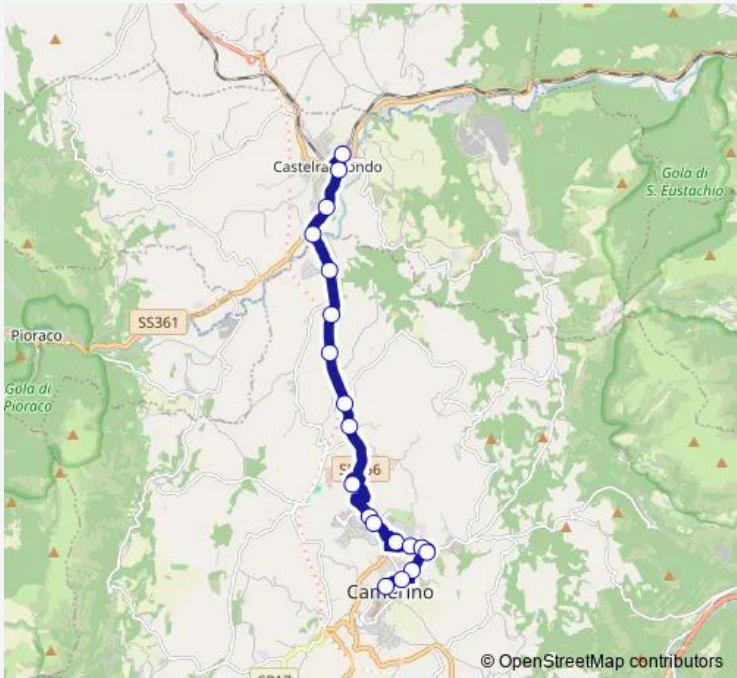

Bus Camerino - Castelraimondo

[Go to website](#)

Direction
 Castelraimondo (Fs) — Camerino Terminal
 19 stops
[Open route schedule](#)

- Castelraimondo (Fs)
- Castelraimondo (P.Zza Dante)
- Castelraimondo Campo Sportivo
- Camerino - Torre DEL Parco
- Camerino - Bivio Mecciano
- Camerino - Localita Mecciano
- Camerino - S:P. 256 (Distributore Api)
- Camerino - Incrocio Agnano
- Camerino Localita Canepina
- Camerino - Luiano
- Camerino Inail (Monte)
- Camerino S.S. 256 Bivio
- Camerino (Ist.Mag. SAN Paolo)
- Camerino - Madonna Delle Carceri
- Camerino (P.Zza Neghelli)
- Camerino (VIA Leopardi (C.R.I.))
- Camerino VIA Leopardi Campo Boario
- Camerino (SAN Venanzo)
- Camerino Terminal

Route schedule
 Castelraimondo (Fs) — Camerino Terminal

Monday	07:35
Tuesday	07:35
Wednesday	07:35
Thursday	07:35
Friday	07:35
Saturday	07:35
Sunday	—

Route info
 Direction: Castelraimondo (Fs)
 Stops: 19
 Trip Duration: 0 hour 20 min

■ Camerino - Castelraimondo **BusMaps**

Direction

Camerino Terminal — Castelraimondo (Fs)

25 stops

[Open route schedule](#)

Camerino Terminal

Camerino VIA Betti

Camerino VIA Alighieri

Thursday 06:40-22:40

Friday 06:40-22:40

Saturday 06:40-22:40

Sunday 06:50-22:35

Route info

Direction: Castelraimondo (Fs)

Stops: 19

Trip Duration: 0 hour 20 min