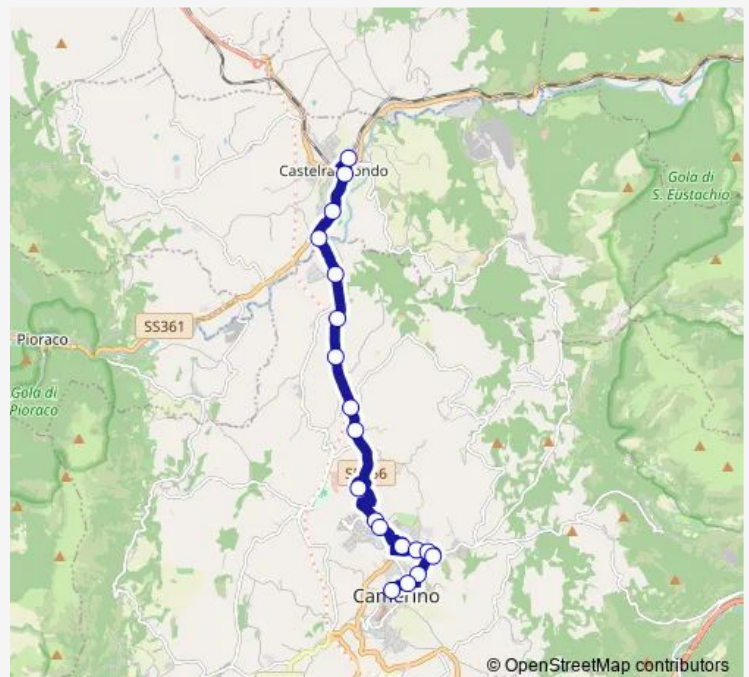

Route schedule

Castelraimondo (Fs) — Camerino Terminal

Monday	07:35
Tuesday	07:35
Wednesday	07:35
Thursday	07:35
Friday	07:35
Saturday	07:35
Sunday	—

Route info

Direction: Castelraimondo (Fs)

Stops: 19

Trip Duration: 0 hour 20 min

Camerino VIA Alighieri

Camerino (Largo ET POI SI More)

Camerino (EX Albergo Leone)

Camerino (VIA Leopardi (C.R.I.))

Camerino VIA Leopardi Campo Boario

Camerino (SAN Venanzo)

Camerino VIA Parisani

Camerino LE Mosse (Polizia)

Camerino - VIA D'Accorso

Montagnano VIA D'Accorso

Camerino Montagnano Basso (Monte)

Camerino - Campus Universitario

Camerino - Inail (Valle)

Camerino - Luiano

Camerino - Localita Canepina

Camerino - Incrocio Agnano

Thursday 06:40-22:40

Friday 06:40-22:40

Saturday 06:40-22:40

Sunday 06:50-22:35

Route info

Direction: Castelraimondo (Fs)

Stops: 19

Trip Duration: 0 hour 20 min