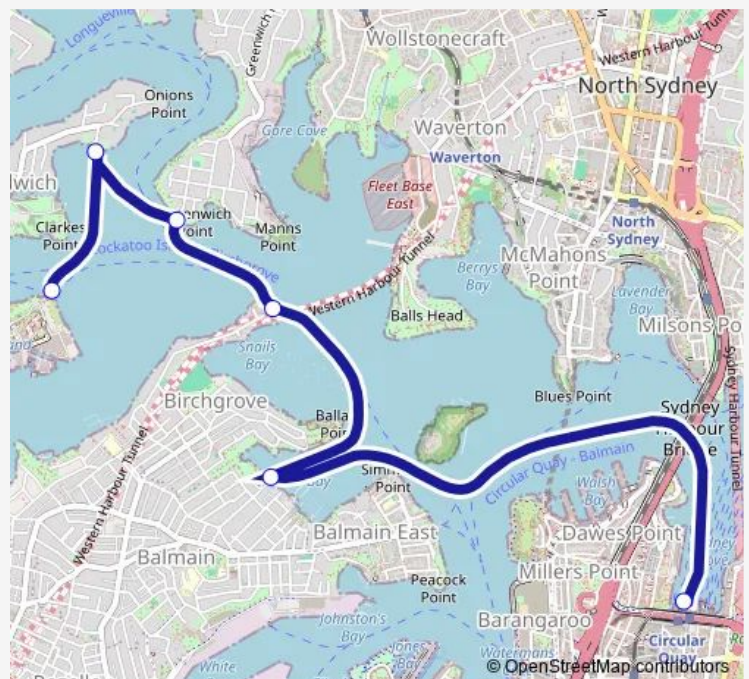

Birchgrove Wharf

Greenwich Point Wharf

Woolwich Wharf

Cockatoo Island Wharf, Side A

Route schedule

Barangaroo, Wharf 1, Side A — Cockatoo Island Wharf, Side A

Monday	—
Tuesday	—
Wednesday	—
Thursday	—
Friday	—
Saturday	—
Sunday	11:50

Route info

Direction: Barangaroo, Wharf 1, Side A

Stops: 6

Trip Duration: 0 hour 24 min

F8 — F8 Cockatoo Island

Direction

Cockatoo Island Wharf, Side A — Circular Quay, Wharf 5, Side B

6 stops

[Open route schedule](#)

Cockatoo Island Wharf, Side A

Woolwich Wharf

Greenwich Point Wharf

Birchgrove Wharf

Balmain Wharf

Circular Quay, Wharf 5, Side B

Route schedule

Route info

Direction: Cockatoo Island Wharf, Side A

Stops: 6

Trip Duration: 0 hour 28 min

Direction

Cockatoo Island Wharf, Side A — Circular Quay, Wharf 4, Side B

6 stops

[Open route schedule](#)