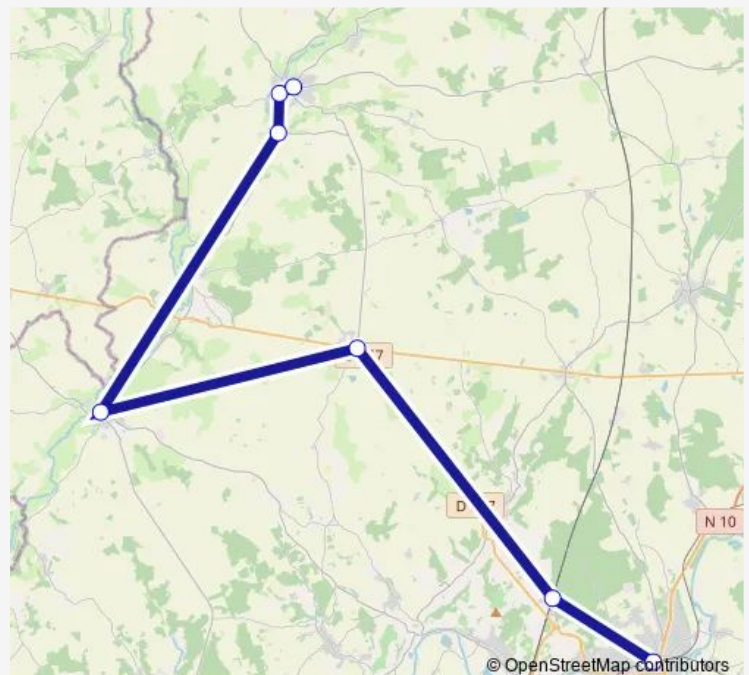

Corménon Centre

Mondoubleau Station Total

Mondoubleau Rue Leroy

Route schedule

Vendôme — Mondoubleau Rue Leroy

Monday 08:06-19:06

Tuesday 08:06-19:06

Wednesday 08:06-19:06

Thursday 08:06-19:06

Friday 08:06-19:30

Saturday 13:06

Sunday —

Route info

Direction: Vendôme

Stops: 7

Trip Duration: 1 hour 6 min

Tuesday 05:32-16:27

Wednesday 05:32-16:27

Thursday 05:32-16:27

Friday 05:32-16:54

Saturday 11:53

Sunday 18:32

Route info

Direction: Mondoubleau Rue Leroy

Stops: 7

Trip Duration: 1 hour 2 min

Direction

Vendôme - Villiers-sur-Loir — Mondoubleau Rue Leroy

7 stops

[Open route schedule](#)

Vendôme - Villiers-sur-Loir

Vendôme