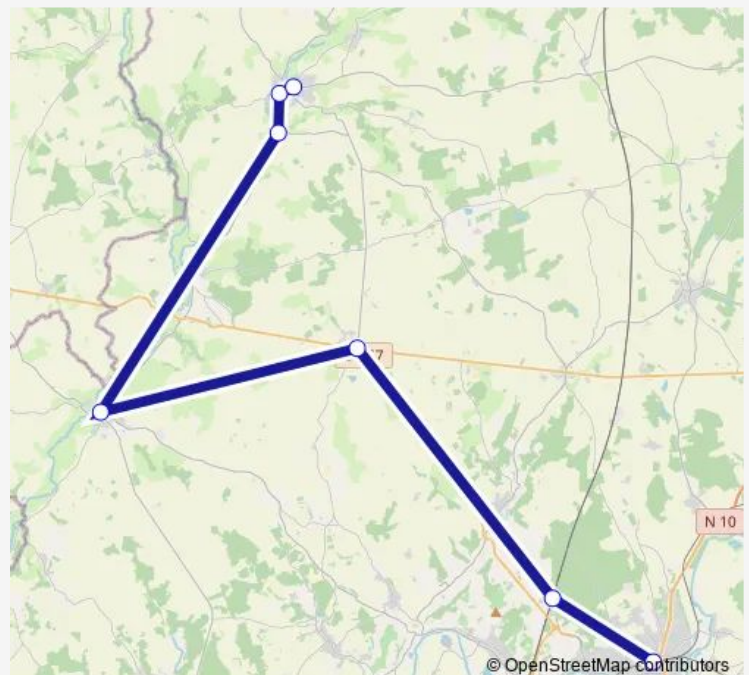

Thursday 08:06-19:06

Friday 08:06-19:30

Saturday 13:06

Sunday —

**Route info**

Direction: Vendôme

Stops: 7

Trip Duration: 1 hour 6 min

## Direction

Mondoubleau Rue Leroy — Vendôme

7 stops

[Open route schedule](#)

Mondoubleau Rue Leroy

Mondoubleau Station Total

Corménon Centre

Savigny-sur-Braye

## Route info

Direction: Mondoubleau Rue Leroy

Stops: 7

Trip Duration: 1 hour 0 min

**Direction**

Vendôme - Villiers-sur-Loir — Mondoubleau Rue Leroy

7 stops

[Open route schedule](#)

Vendôme - Villiers-sur-Loir — Mondoubleau Rue Leroy

Monday	19:23
Tuesday	—
Wednesday	—
Thursday	—
Friday	—
Saturday	—
Sunday	19:23

**Route info**

Direction: Vendôme - Villiers-sur-Loir

Stops: 7

Trip Duration: 1 hour 13 min