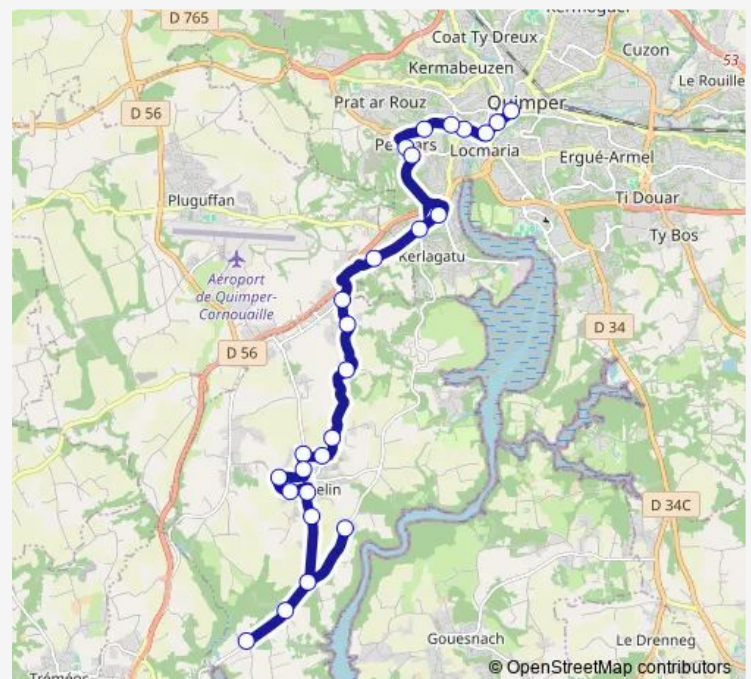

Marhallac'H

TAL AR Groas

Centre

Route schedule

RUE DU Parc — Saint Roch

Monday 15:35-17:35

Tuesday 15:35-17:35

Wednesday 12:10-14:50

Thursday 15:35-17:35

Friday 15:35-17:35

Saturday —

Sunday —

Route info

Direction: RUE DU Parc

Stops: 26

Trip Duration: 0 hour 37 min

26 stops

[Open route schedule](#)

Saint Roch

Kerouzien

Leurre

Verouri Nevez

Kerveo

Centre

Thursday 07:09-09:13

Friday 07:09-09:13

Saturday —

Sunday —

Route info

Direction: Saint Roch

Stops: 26

Trip Duration: 0 hour 35 min