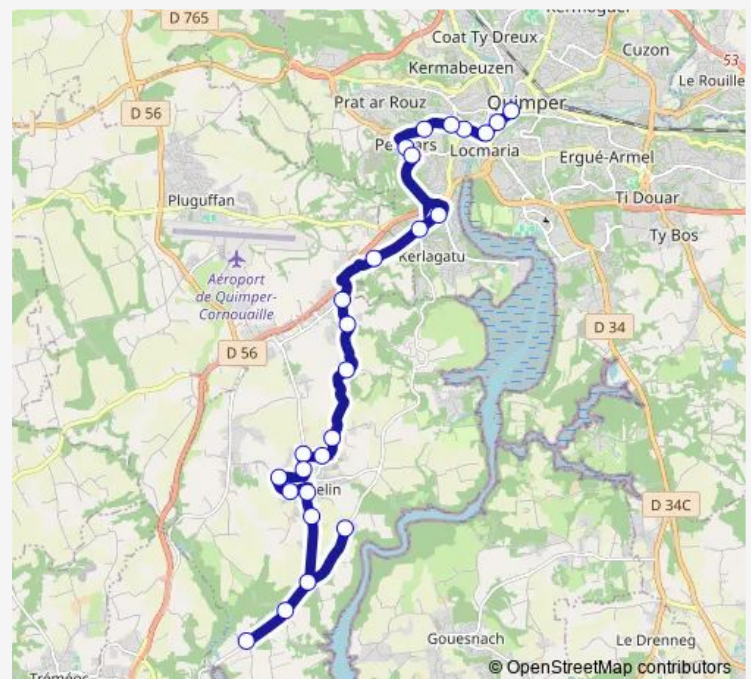

Marhallac'H

TAL AR Groas

Centre

Route schedule

RUE DU Parc — Saint Roch

Monday 15:35-17:35

Tuesday 15:35-17:35

Wednesday 12:10-14:50

Thursday 15:35-17:35

Friday 15:35-17:35

Saturday —

Sunday —

Route info

Direction: RUE DU Parc

Stops: 26

Trip Duration: 0 hour 37 min

26 stops

[Open route schedule](#)

Saint Roch

Kerouzien

Leurre

Verouri Nevez

Kerveo

Centre

Thursday 07:09-09:13

Friday 07:09-09:13

Saturday —

Sunday —

Route info

Direction: Saint Roch

Stops: 26

Trip Duration: 0 hour 39 min