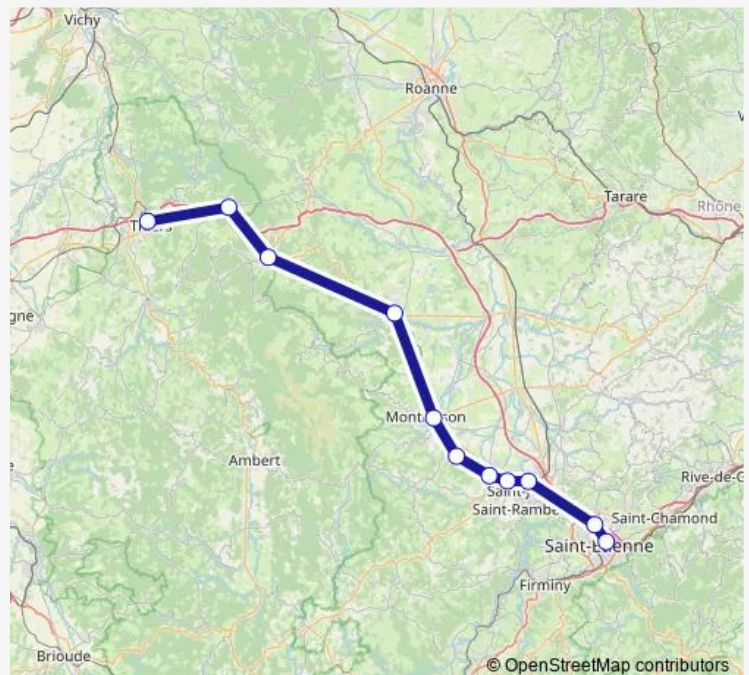

Andrézieux

Bonson

Sury-le-Comtal

Saint-Romain-le-Puy

Montbrison

Boën

**Route schedule**

St-Etienne-Châtrcx. G Routière — Boën

Monday 13:50-22:02

Tuesday 13:50-22:02

Wednesday 13:50-22:02

Thursday 13:50-22:02

Friday 13:50-22:02

Saturday 22:02

Sunday 22:02

**Route info**

Direction: St-Etienne-Châtrcx. G Routière

Stops: 8

Trip Duration: 1 hour 29 min

## Direction

Boën — St-Etienne-Châtrcx. G Routière

8 stops

[Open route schedule](#)

Boën

Montbrison

Saint-Romain-le-Puy

Sury-le-Comtal