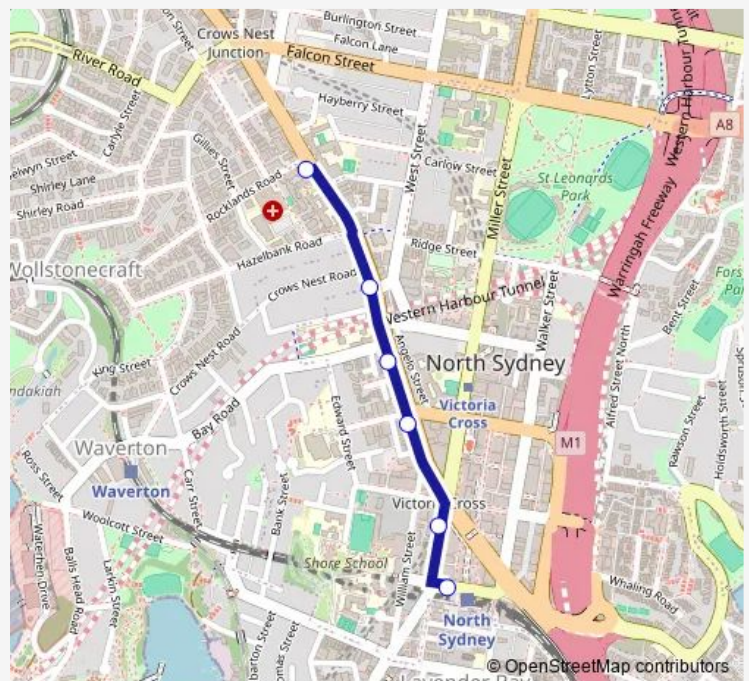

School Bus 659w North Sydney Station to North Sydney Girls High

[Go to website](#)

Direction

North Sydney Station, Blue St, Stand B — Pacific Hwy Opp North Sydney Girls High School

6 stops

[Open route schedule](#)

North Sydney Station, Blue St, Stand B

Victoria Cross, Miller St

Pacific Hwy At Berry St

Pacific Hwy Before Bay Rd

Pacific Hwy Opp West St

Pacific Hwy Opp North Sydney Girls High School

Route schedule

North Sydney Station, Blue St, Stand B — Pacific Hwy Opp North Sydney Girls High School

Monday	08:35
Tuesday	08:35
Wednesday	08:35
Thursday	08:35
Friday	08:35
Saturday	—
Sunday	—

Route info

Direction: North Sydney Station, Blue St, Stand B

Stops: 6

Trip Duration: 0 hour 4 min

659w School Bus time schedules and route maps are available in an offline PDF at busmaps.com. Use the busmaps.com website to see live bus times, train schedule or subway schedule, and step-by-step directions for all public transit in Sydney