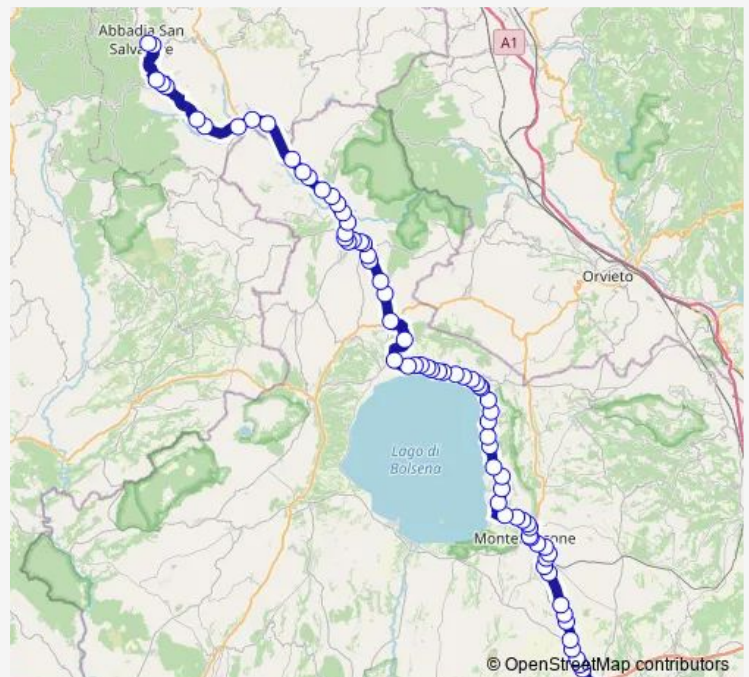

**Route schedule**

Viterbo | Riello # f641 — Abbadia (SI) | Piazza Repubblica # f965

Monday 10:00

Tuesday 10:00

Wednesday 10:00

Thursday 10:00

Friday 10:00

Saturday 10:00

Sunday 09:30

**Route info**

Direction: Viterbo | Riello # f641

Stops: 79

Trip Duration: 1 hour 50 min

Viterbo - Abbadia San Salvatore # Ab02d

Montefiascone | Via Santa Maria Grazie # f600

Montefiascone | Via Salotti Via Moro # f601