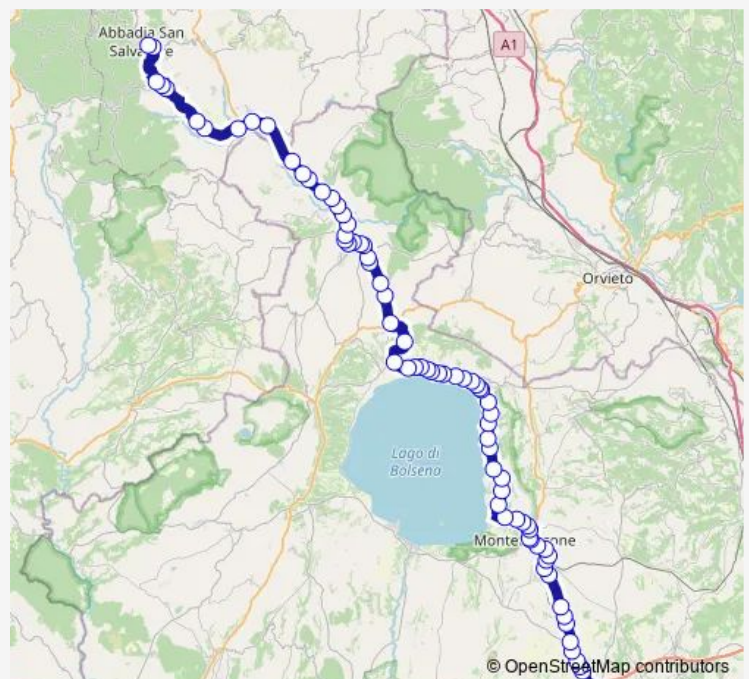

**Route schedule**

VITERBO | Riello # f641 — ABBADIA (SI) | Piazza Repubblica # f965

Monday 10:00

Tuesday 10:00

Wednesday 10:00

Thursday 10:00

Friday 10:00

Saturday 10:00

Sunday 09:30

**Route info**

Direction: VITERBO | Riello # f641

Stops: 80

Trip Duration: 1 hour 50 min

Viterbo - Abbadia San Salvatore # Ab02d

Montefiascone | Via Orvietana Via Cassia # f599

Montefiascone | Via Santa Maria Grazie # f600