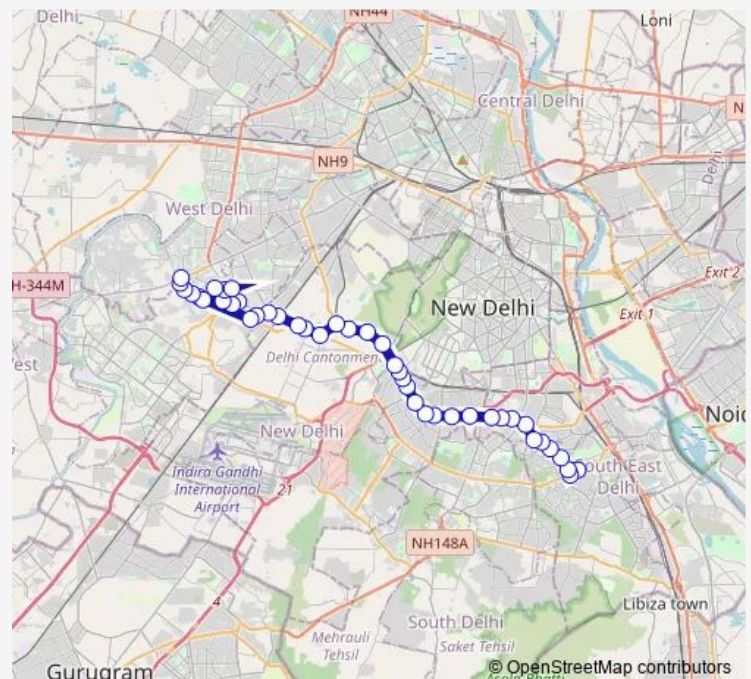

Satya Niketan

Arsd College (Dhaura Kuan)

Dhaura Kuan (Ring Road)

Route schedule

Nehru Place Terminal — Uttam Nagar Terminal

Monday 06:10-23:15

Tuesday 06:10-23:15

Wednesday 06:10-23:15

Thursday 06:10-23:15

Friday 06:10-23:15

Saturday 06:10-23:15

Sunday 06:10-23:15

Route info

Direction: Nehru Place Terminal

Stops: 44

Trip Duration: 1 hour 54 min