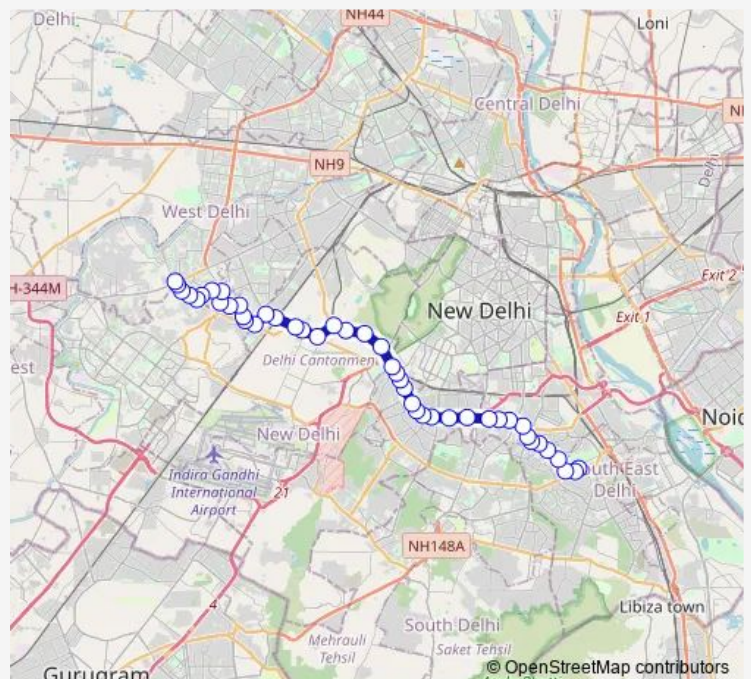

South Moti Bagh (Ring Road)

Moti Bagh Gurudawara Nanakpura

Satya Niketan

Route schedule

Nehru Place Terminal — Uttam Nagar Terminal

Monday 07:13-20:14

Tuesday 07:13-20:14

Wednesday 07:13-20:14

Thursday 07:13-20:14

Friday 07:13-20:14

Saturday 07:13-20:14

Sunday 07:13-20:14

Route info

Direction: Nehru Place Terminal

Stops: 45

Trip Duration: 1 hour 34 min