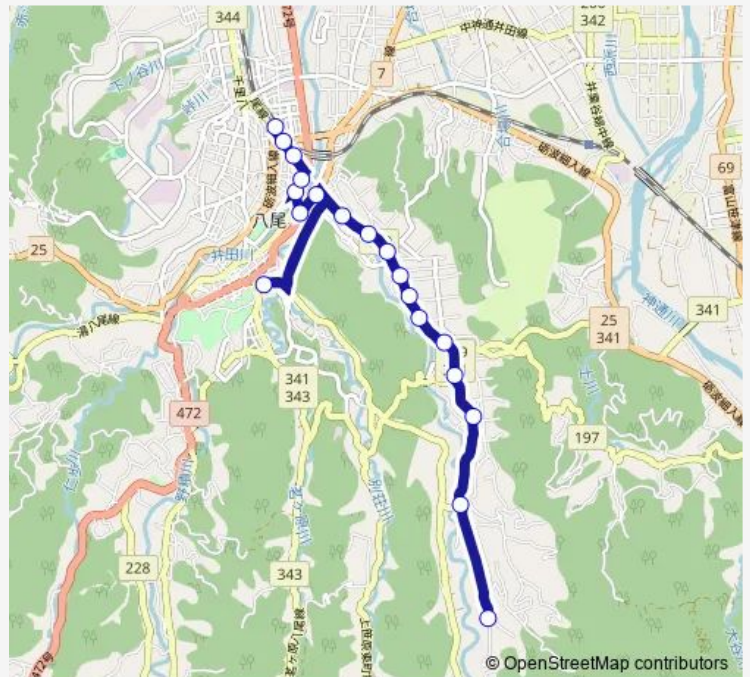

### Route schedule

宮腰 — 八尾駅

Monday	07:19-18:21
Tuesday	07:19-18:21
Wednesday	07:19-18:21
Thursday	07:19-18:21
Friday	07:19-18:21
Saturday	07:19-18:21
Sunday	—

### Route info

Direction: 宮腰

Stops: 19

Trip Duration: 0 hour 28 min

■ 黒瀬谷線 ( 八尾駅行き )

黒瀬谷線 ( 八尾駅行き ) Bus time schedules and route maps are available in an offline PDF at [busmaps.com](https://busmaps.com). Use the [busmaps.com](https://busmaps.com) website to see live bus times, train schedule or subway schedule, and step-by-step directions for all public transit in Toyama