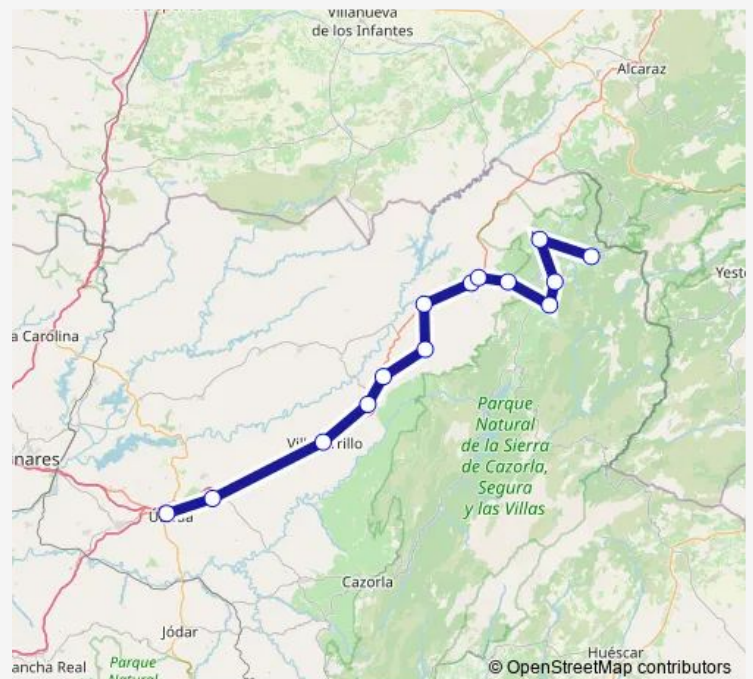

### Direction

Ubeda — Siles

14 stops

[Open route schedule](#)

- Ubeda
- Torreperogil
- Villacarrillo
- Villanueva Del Arzobispo
- Gutar (E)
- Beas De Segura
- Arroyo Del Ojanco
- Puente Genave
- Hospital Puente Genave
- La Puerta De Segura
- Orcera
- Benatae
- Torres De Albanchez
- Siles

### Route schedule

Ubeda — Siles

Monday	14:45
Tuesday	14:45
Wednesday	14:45
Thursday	14:45
Friday	14:45
Saturday	—
Sunday	—

### Route info

Direction: Ubeda

Stops: 14

Trip Duration: 3 hour 0 min

Alsa - Ja-Siles Bus time schedules and route maps are available in an offline PDF at [busmaps.com](https://busmaps.com). Use the [busmaps.com](https://busmaps.com) website to see live bus times, train schedule or subway schedule, and step-by-step directions for all public transit in Puente de Genave