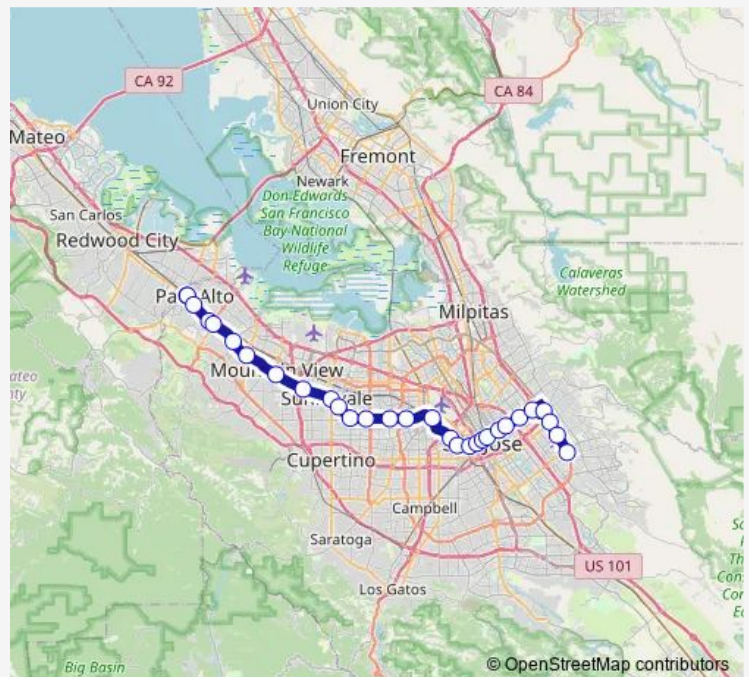

El Camino & Bowers

El Camino & Lawrence

El Camino & Wolfe

El Camino & Fair Oaks

Route schedule

Eastridge Transit Center (Bay 5) — Palo Alto Transit Center (Bay 1)

Monday 04:30-21:59

Tuesday 04:30-21:59

Wednesday 04:30-21:59

Thursday 04:30-21:59

Friday 04:30-21:59

Saturday 06:04-22:19

Sunday 06:04-21:39

Route info

Direction: Eastridge Transit Center (Bay 5)

Stops: 30

Trip Duration: 1 hour 43 min

■ Rapid 522 — Palo Alto TC - Eastridge Rapid

El Camino & Sunnyvale

El Camino & Bernardo

El Camino & Castro

El Camino & Showers

El Camino & Charleston

El Camino & Page Mill

El Camino & California

El Camino & Embarcadero

Palo Alto Transit Center (Bay 1)

Direction

Palo Alto Transit Center (Bay 1) — Eastridge Transit Center (Bay 5)

30 stops

[Open route schedule](#)

Palo Alto Transit Center (Bay 1)