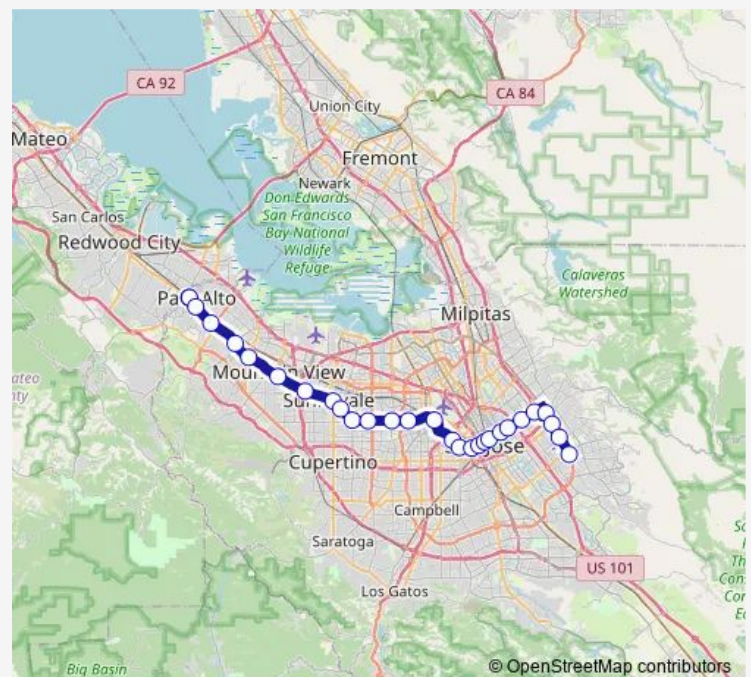

El Camino & Lawrence

El Camino & Wolfe

El Camino & Fair Oaks

Route schedule

Eastridge Transit Center (Bay 5) — Palo Alto Transit Center (Bay 1)

Monday 04:33-22:04

Tuesday 04:33-22:04

Wednesday 04:33-22:04

Thursday 04:33-22:04

Friday 04:33-22:04

Saturday 06:04-22:22

Sunday 06:04-21:41

Route info

Direction: Eastridge Transit Center (Bay 5)

Stops: 29

Trip Duration: 1 hour 47 min

Rapid 522 — Palo Alto TC - Eastridge

El Camino & Sunnyvale

El Camino & Bernardo

El Camino & Castro

El Camino & Showers

El Camino & Charleston

El Camino & California

El Camino & Embarcadero

Palo Alto Transit Center (Bay 1)

Direction

Palo Alto Transit Center (Bay 1) — Eastridge Transit Center (Bay 5)

29 stops

[Open route schedule](#)

Palo Alto Transit Center (Bay 1)

Palo Alto Transit Center (Bay 10)