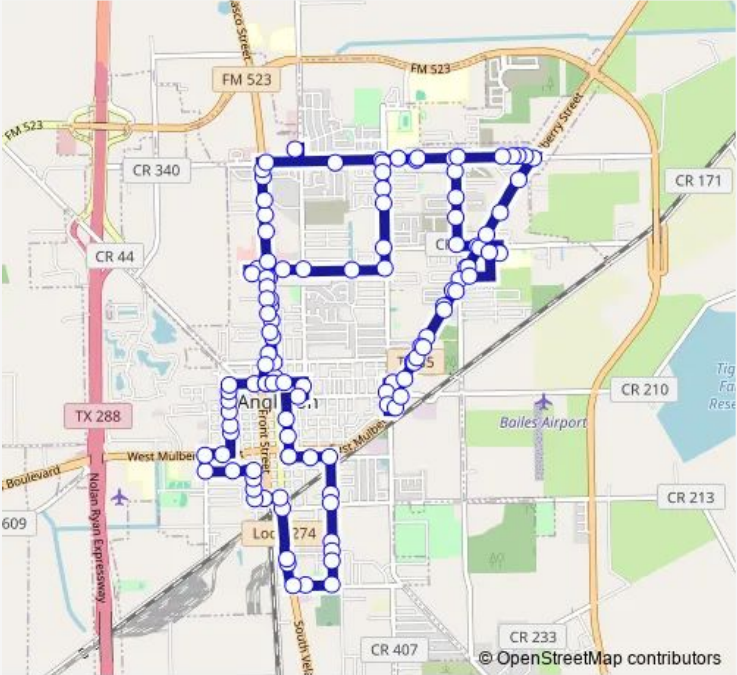

Direction
 Chenago @ City Hall — Chenago @ City Hall
 10 stops
[Open route schedule](#)

- Chenago @ City Hall
- Cemetary Rd @ La Brisa Apt.
- Parrish & Miller
- Pecan St @ Heb
- AD/Utmb Hospital
- Henderson Rd @ Northside Manor Apt
- Cannan Dr @ Dollar Tree
- Tigner @ Walmart
- College Boulevard at Brazosport College
- Chenago @ City Hall

Route schedule
 Chenago @ City Hall — Chenago @ City Hall

Monday	—
Tuesday	—
Wednesday	—
Thursday	—
Friday	—
Saturday	08:15-17:15
Sunday	—

Route info
 Direction: Chenago @ City Hall
 Stops: 10
 Trip Duration: 1 hour 0 min

Direction

Chenago @ City Hall — Chenago @ City Hall

117 stops

[Open route schedule](#)

Chenago @ City Hall

Orange @ BC Health Clinic

Orange & Anderson

Anderson & Munson Ct.

Anderson & Kiber

Anderson Street and Rice Street

Anderson & Dwyer St

Anderson @ Black O Trailer Park

Anderson & Cemetery Rd

Cemetery Rd @ La Brisa Apt.

Cemetery Road & Hwy 288b

Hwy 288b @ Dollar General