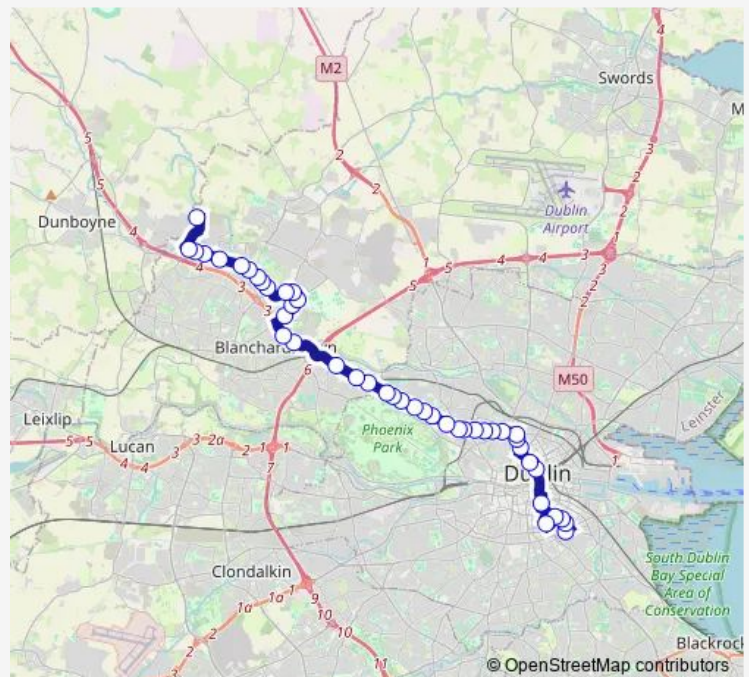

### Direction

Damastown Ibm — Burlington Road

55 stops

[Open route schedule](#)

- Damastown Ibm
- IBM Campus
- Damastown Road
- Damastown Green
- Damastown Ind Park
- Damastown Close
- Lady's Well Road
- Parslickstown Ave
- Castlecurragh Vale
- Castlecurragh Heath
- Warrenstown Green
- Blackcourt Road
- Corduff Park
- Corduff
- Aquatic Centre
- Corduff Crescent
- Waterville Row
- Blanchardstown Vlge
- Church Road
- Old Navan Road
- Connolly Hospital

### Route schedule

Damastown Ibm — Burlington Road

Monday	08:56-23:30
Tuesday	08:56-23:30
Wednesday	08:56-23:30
Thursday	08:56-23:30
Friday	08:56-23:30
Saturday	06:45-23:15
Sunday	08:45-23:15

### Route info

Direction: Damastown Ibm

Stops: 55

Trip Duration: 0 hour 52 min

38a — Damastown via Navan Rd - Burlington Rd

Morgan Place

Parkway Station

Old Racecourse