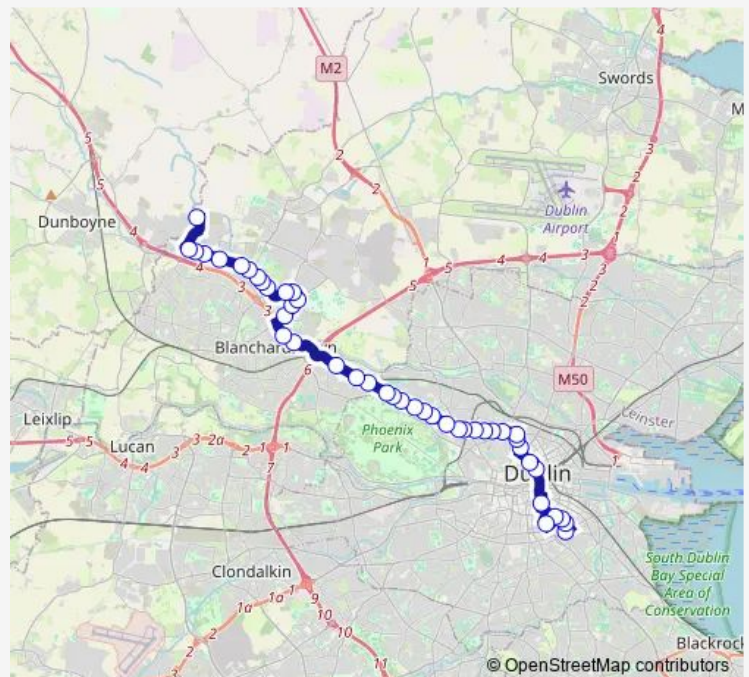

Bus 38A Damastown via Navan Rd - Burlington Rd

[Go to website](#)

Direction

Damastown Ibm — Burlington Road

60 stops

[Open route schedule](#)

- Damastown Ibm
- IBM Campus
- Damastown Road
- Damastown Green
- Damastown Ind Park
- Damastown Close
- Lady's Well Road
- Parslickstown Ave
- Castlecurragh Vale
- Castlecurragh Heath
- Warrenstown Green
- Blackcourt Road
- Corduff Park
- Corduff Grove
- Blanchardstown Rd N
- Corporate Park
- Corporate Park 2
- Ballycoolin Bus Pk
- IDA Ireland
- Indoor Arena
- Waterville Road

Route info

Direction: Damastown Ibm

Stops: 60

Trip Duration: 1 hour 25 min

38A — Damastown via Navan Rd - Burlington Rd

Waterville Row

Blanchardstown Vlge

Church Road