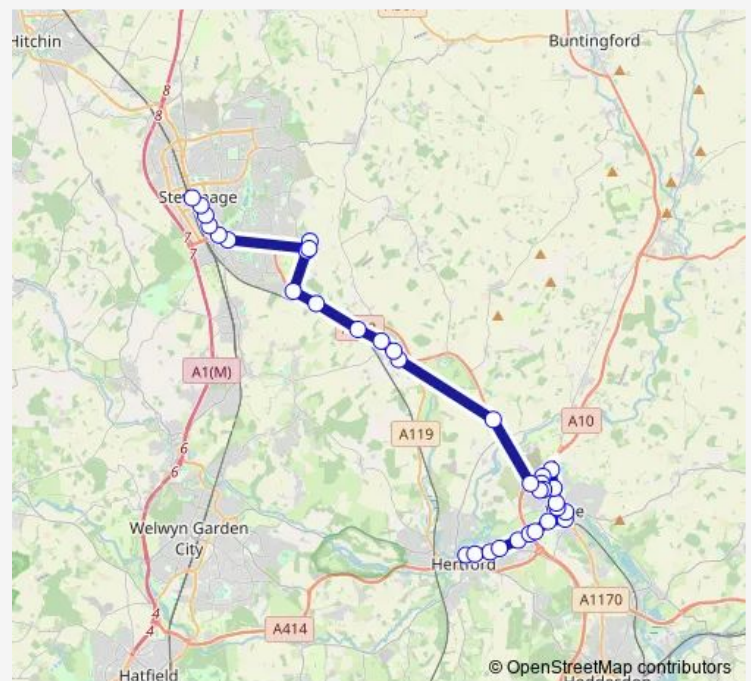

Delfcroft

Demontfort Rise

Poles Lane

Route schedule

Bus Station — Bus Station

Monday 11:20-14:50

Tuesday 11:20-14:50

Wednesday 11:20-14:50

Thursday 11:20-14:50

Friday 11:20-14:50

Saturday 11:20-19:10

Sunday —

Route info

Direction: Bus Station

Stops: 36

Trip Duration: 1 hour 0 min

Springs

Viaduct

Kings Road

Fairfax Road

Raynham Street

Caxton Hill

Tesco

Bus Station

Direction

Bus Station — Bus Station

35 stops

[Open route schedule](#)

Bus Station

Tesco

Raynham Street

Fairfax Road