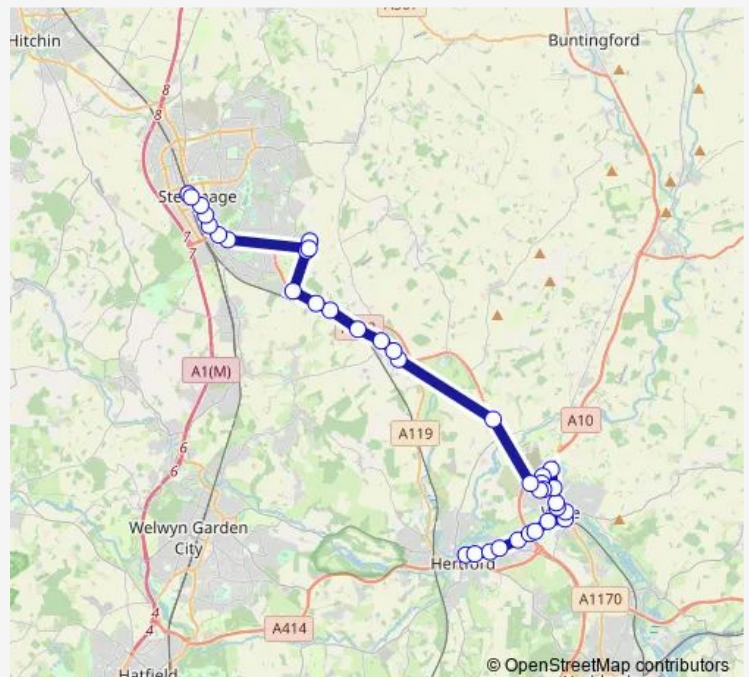

Richmond Close

Robin Hood PH

War Memorial

Route schedule

Bus Station — Bus Station

Monday 10:25-14:25

Tuesday 10:25-14:25

Wednesday 10:25-14:25

Thursday 10:25-14:25

Friday 10:25-14:25

Saturday 07:24-14:25

Sunday —

Route info

Direction: Bus Station

Stops: 37

Trip Duration: 0 hour 56 min

Bus Station

Direction

Bus Station — Bus Station

37 stops

[Open route schedule](#)

Bus Station

ASDA

Elder Way

Direction: Bus Station

Stops: 37

Trip Duration: 1 hour 0 min

Gilpin Mews

Hertford Regional College

Pumping Station

Springs

Viaduct