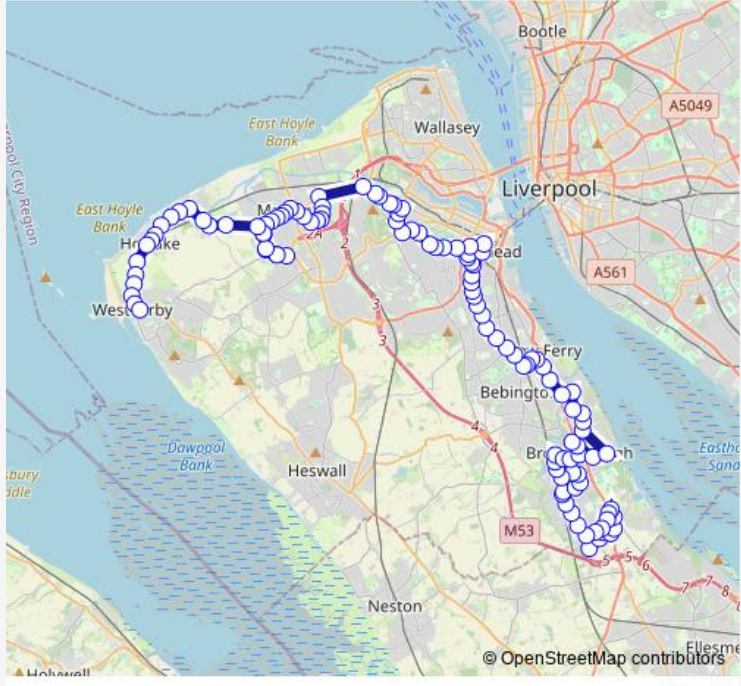

**Bus 38A Eastham Ferry - West Kirby**

[Go to website](#)

**Direction**  
 Clifton Avenue — West Kirby Station

115 stops

[Open route schedule](#)

- Clifton Avenue
- Delamere Avenue
- Calveley Avenue
- Eastham Rake
- Eastham Village Road
- Church Lane
- Vicarage Row
- St David Road
- Carlett Boulevard
- Bridle Road
- Mill Park Drive
- Glenburn Avenue
- Eastham Rake
- Sutherland Drive
- Gorsefield Avenue
- Appleby Grove
- Bromborough Station
- Bromborough Station
- Brancote Gardens
- Allport Road
- Meadowside Road

Route schedule  
 Clifton Avenue — West Kirby Station

Monday	18:46-22:30
Tuesday	18:46-22:30
Wednesday	18:46-22:30
Thursday	18:46-22:30
Friday	18:46-22:30
Saturday	18:38-22:22
Sunday	07:40-22:35

**Route info**

Direction: Clifton Avenue

Stops: 115

Trip Duration: 1 hour 53 min

38A — Eastham Ferry - West Kirby **BusMaps**

Hawthorn Lane

Dawpool Drive

The Avenue

Bromborough Rake Station

## Route info

Direction: West Kirby Station

Stops: 104

Trip Duration: 1 hour 41 min

Joan Avenue

Rosslyn Drive

Knutsford Road

Carnsdale Road