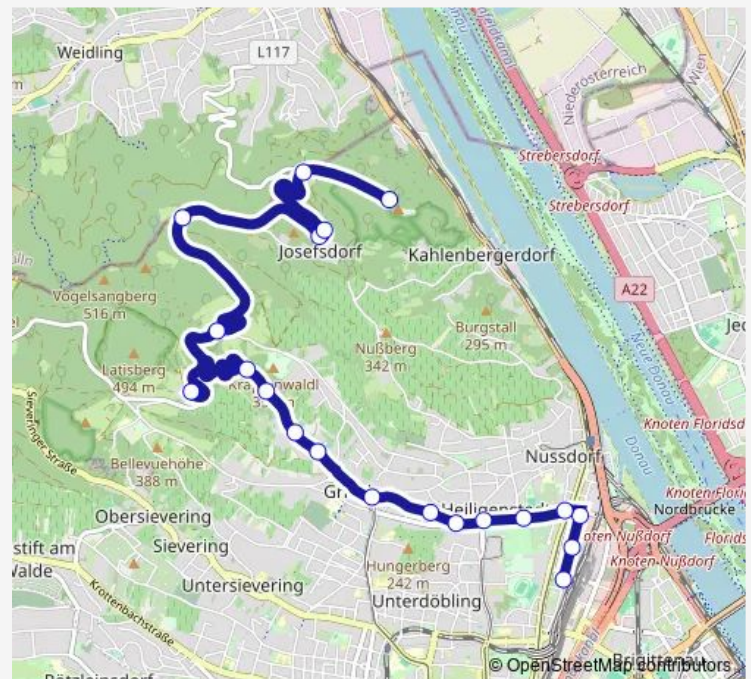

### Route schedule

Wagenwiese — Heiligenstadt S+U

Monday	06:00-00:16 <sup>+1</sup>
Tuesday	06:00-00:16 <sup>+1</sup>
Wednesday	06:00-00:16 <sup>+1</sup>
Thursday	06:00-00:16 <sup>+1</sup>
Friday	06:00-00:16 <sup>+1</sup>
Saturday	24:01-00:16 <sup>+1</sup>
Sunday	24:01-00:16 <sup>+1</sup>

### Route info

Direction: Wagenwiese

Stops: 13

Trip Duration: 0 hour 15 min

38a — Heiligenstadt - Kahlenberg (-Leopoldsberg)

## Route info

Direction: Leopoldsberg

Stops: 18

Trip Duration: 0 hour 30 min

## Route info

Direction: Heiligenstadt S+U

Stops: 20

Trip Duration: 0 hour 28 min