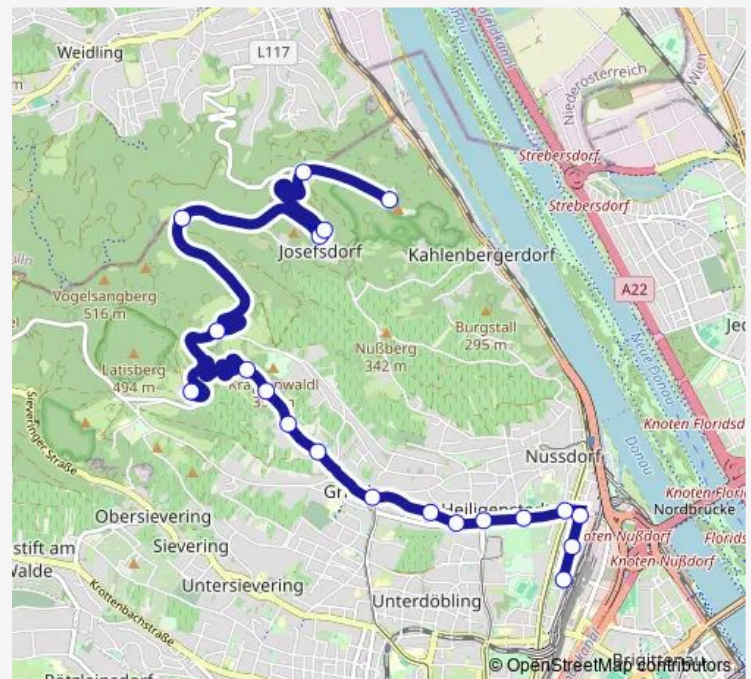

Fernsprechamt Heiligenstadt

Grinzinger Straße

Heiligenstadt S+U

Route schedule

Wagenwiese — Heiligenstadt S+U

Monday	06:00-00:16 ⁺¹
Tuesday	06:00-00:16 ⁺¹
Wednesday	06:00-00:16 ⁺¹
Thursday	06:00-00:16 ⁺¹
Friday	06:00-00:16 ⁺¹
Saturday	24:01-00:16 ⁺¹
Sunday	24:01-00:16 ⁺¹

Route info

Direction: Wagenwiese

Stops: 13

Trip Duration: 0 hour 15 min

Direction

Leopoldsberg — Heiligenstadt S+U

18 stops

[Open route schedule](#)

Friday 05:50-23:03

Saturday 05:50-23:03

Sunday 06:25-23:03

Route info

Direction: Leopoldsberg

Stops: 18

Trip Duration: 0 hour 30 min

Direction

Route info

Direction: Heiligenstadt S+U

Stops: 10

Trip Duration: 0 hour 10 min

38A Bus time schedules and route maps are available in an offline PDF at busmaps.com. Use the busmaps.com website to see live bus times, train schedule or subway schedule, and step-by-step directions for all public transit in Vienna