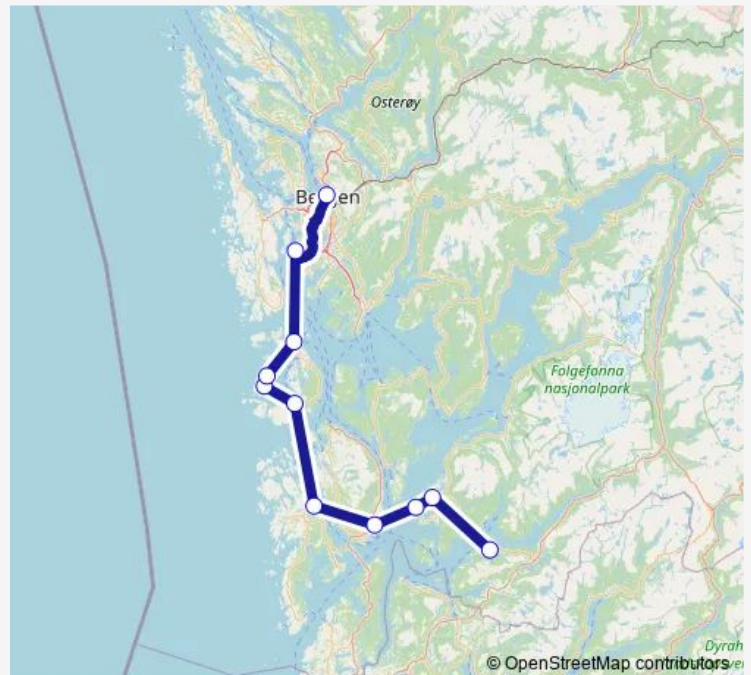

## Route schedule

Ølen hurtigbåtkai — Strandkai terminalen båtkai

Monday	—
Tuesday	—
Wednesday	—
Thursday	15:05
Friday	—
Saturday	—
Sunday	15:05

## Route info

Direction: Ølen hurtigbåtkai

Stops: 10

Trip Duration: 3 hour 5 min