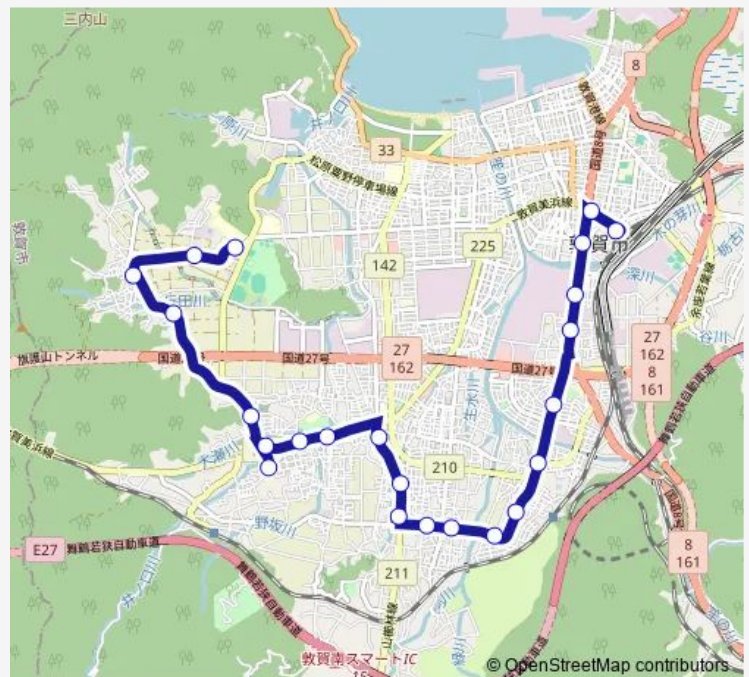

### Route schedule

山泉台 — 敦賀駅

Monday 07:10

Tuesday 07:10

Wednesday 07:10

Thursday 07:10

Friday 07:10

Saturday —

### Route info

Direction: 山泉台

Stops: 11

Trip Duration: 0 hour 15 min

7 粟野沓見線

## Route info

Direction: 敦賀駅

Stops: 23

Trip Duration: 0 hour 35 min

## Route info

Direction: 敦賀駅

Stops: 22

Trip Duration: 0 hour 36 min

7 粟野沓見線 Bus time schedules and route maps are available in an offline PDF at [busmaps.com](https://busmaps.com). Use the [busmaps.com](https://busmaps.com) website to see live bus times, train schedule or subway schedule, and step-by-step directions for all public transit in Tsuruga