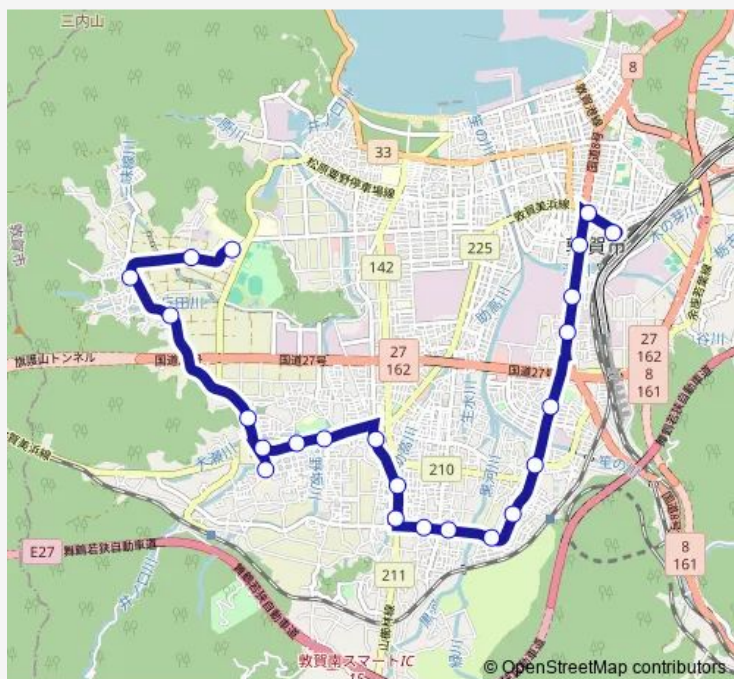

Saturday —

Sunday —

Route info

Direction: 山泉台

Stops: 11

Trip Duration: 0 hour 15 min

7 粟野沓見線

Direction

敦賀駅 — 運動公園西口

23 stops

[Open route schedule](#)

敦賀駅

白銀町

プラザ萬象東

東洋紡前

長沢

Friday 07:45-16:15

Saturday 07:45-15:10

Sunday 07:45-15:10

Route info

Direction: 敦賀駅

Stops: 23

Trip Duration: 0 hour 35 min

Direction

Saturday —

Sunday —

Route info

Direction: 敦賀駅

Stops: 22

Trip Duration: 0 hour 36 min

7 粟野沓見線 Bus time schedules and route maps are available in an offline PDF at busmaps.com. Use the busmaps.com website to see live bus times, train schedule or subway schedule, and step-by-step directions for all public transit in Tsuruga