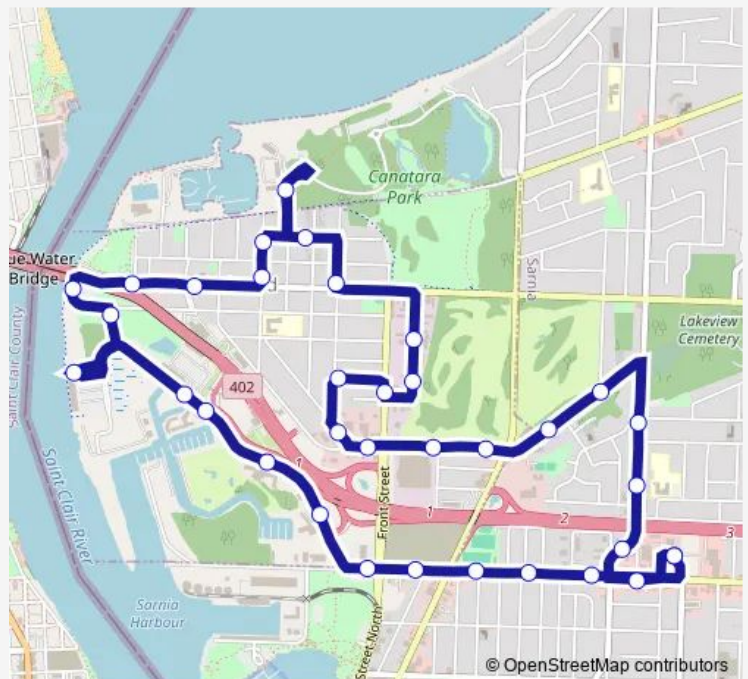

Bus 12 Point Edward

[Go to website](#)

Direction
 Northgate Terminal — Northgate Terminal
 35 stops
[Open route schedule](#)

- Northgate Terminal
- Brentwood Apartments
- Cotterbury Street
- Norm Perry Park
- Water St
- Lambton Public Health
- Tourism Sarnia Lambton
- Sunbridge
- Venetian Village
- Canada Customs
- Casino Point Edward
- Alexandra Avenue
- Bluewater Bridge
- Livingston Street
- Monk Street
- Albert Street
- Ernest St
- Sandy Lane
- Arthur Street
- Michigan Avenue
- St Clair Child And Youth

Route schedule

Northgate Terminal — Northgate Terminal

Monday	07:10-18:10
Tuesday	07:10-18:10
Wednesday	07:10-18:10
Thursday	07:10-18:10
Friday	07:10-18:10
Saturday	08:10-18:10
Sunday	—

Route info

Direction: Northgate Terminal
 Stops: 35
 Trip Duration: 0 hour 30 min

12 Point Edward

Point Edward Municipal Offices

Houser Avenue

Louisa Street

Marcin Bowl

Front Street

D.M.I Building

Christina Street

Royal Oak Towers

Newell Street

Rosedale Avenue

Berkshire Road

Capel Street

West Lambton Health

Northgate Terminal

Bus time schedules and route maps are available in an offline PDF at busmaps.com. Use the busmaps.com website to see live bus times, train schedule or subway schedule, and step-by-step directions for all public transit in Port Huron