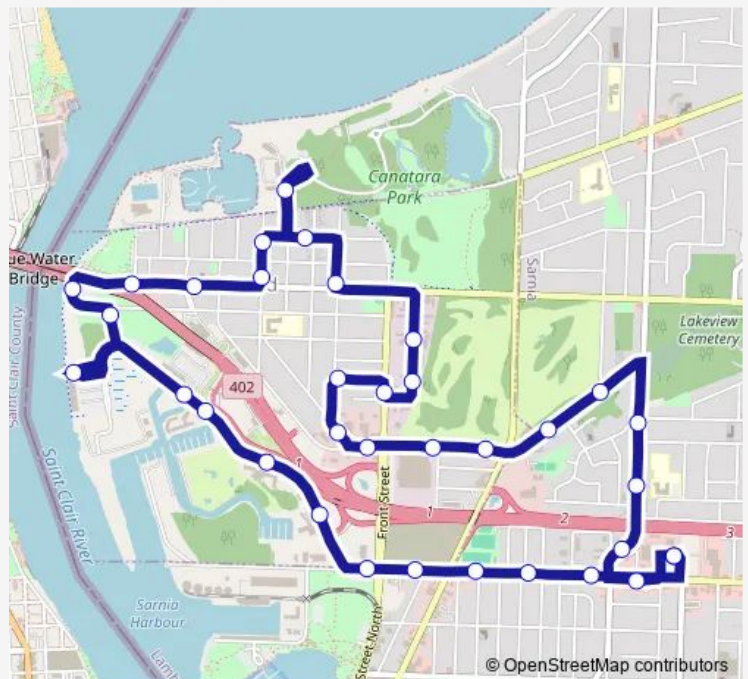

Bus 12 Point Edward

[Go to website](#)

Direction
 Northgate Terminal — Northgate Terminal
 35 stops
[Open route schedule](#)

- Northgate Terminal
- Brentwood Apartments
- Cotterbury Street
- Norm Perry Park
- Water St
- Lambton Public Health
- Tourism Sarnia Lambton
- Sunbridge
- Venetian Village
- Canada Customs
- Casino Point Edward
- Alexandra Avenue
- Bluewater Bridge
- Livingston Street
- Monk Street
- Albert Street
- Ernest St
- Sandy Lane
- Arthur Street
- Michigan Avenue
- St Clair Child And Youth

Route schedule

Northgate Terminal — Northgate Terminal

Monday	07:10-18:10
Tuesday	—
Wednesday	—
Thursday	—
Friday	—
Saturday	—
Sunday	—

Route info

Direction: Northgate Terminal
 Stops: 35
 Trip Duration: 0 hour 30 min

12 Point Edward

Point Edward Municipal Offices

Houser Avenue

Louisa Street

Marcin Bowl

Front Street

D.M.I Building

Christina Street

Royal Oak Towers

Newell Street

Rosedale Avenue

Berkshire Road

Capel Street

West Lambton Health

Northgate Terminal

Bus time schedules and route maps are available in an offline PDF at busmaps.com. Use the busmaps.com website to see live bus times, train schedule or subway schedule, and step-by-step directions for all public transit in Port Huron