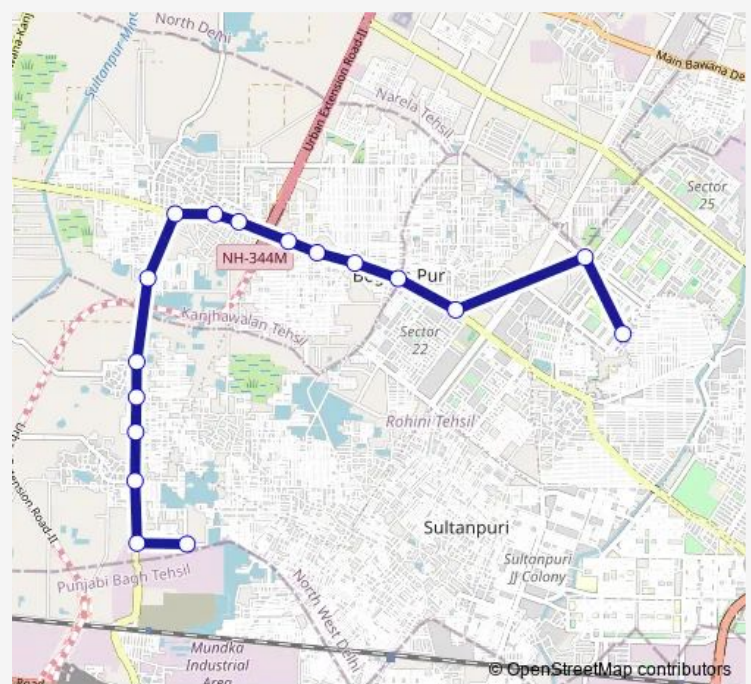

Rani Khara Village

Rani Khara School / Bhagya Vihar

Mubarak Pur Crossing

Madan Pur Dabas

Shaheed Bhagat Singh Nagar

Karala Crossing

Karala Village

Karala School

Route info

Direction: Rani Khara Depot 3

Stops: 17

Trip Duration: 0 hour 41 min

141stldown

141stldown Bus time schedules and route maps are available in an offline PDF at busmaps.com. Use the busmaps.com website to see live bus times, train schedule or subway schedule, and step-by-step directions for all public transit in New Delhi