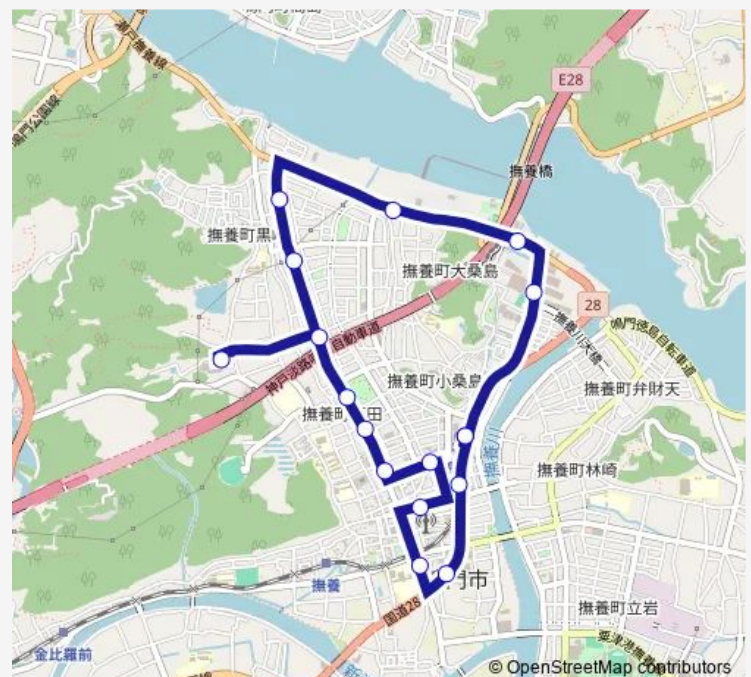

撫養大道

鳴門市第一中学校前

市役所前

鳴門郵便局前

鳴門駅前

Route schedule

鳴門駅前 — 鳴門駅前

Monday 09:00-16:30

Tuesday 09:00-16:30

Wednesday 09:00-16:30

Thursday 09:00-16:30

Friday 09:00-16:30

Saturday 09:00-16:30

Sunday 09:00-16:30

Route info

Direction: 鳴門駅前

Stops: 17

Trip Duration: 0 hour 30 min

Bus time schedules and route maps are available in an offline PDF at busmaps.com. Use the busmaps.com website to see live bus times, train schedule or subway schedule, and step-by-step directions for all public transit in Narutocho-mitsuishi