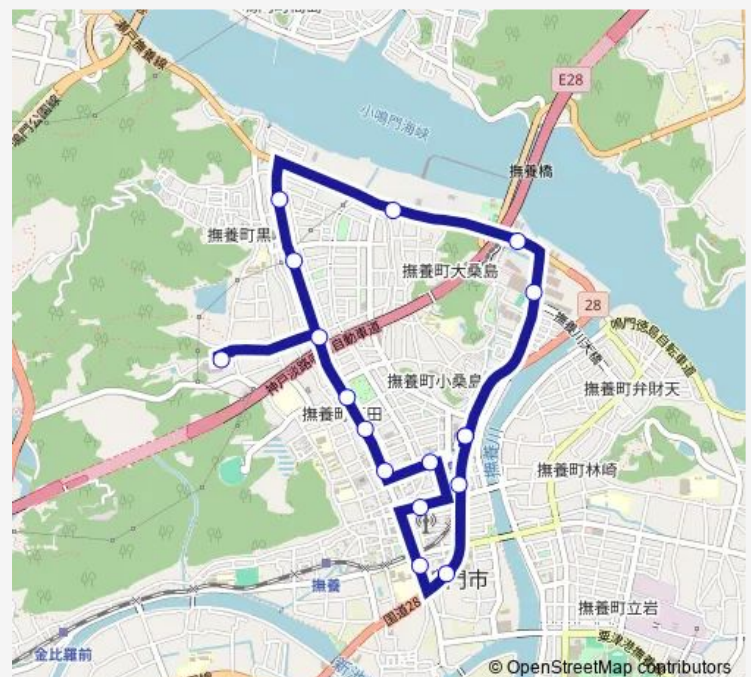

撫養大道

鳴門市第一中学校前

市役所前

鳴門郵便局前

鳴門駅前

### Route schedule

鳴門駅前 — 鳴門駅前

Monday 09:00-16:30

Tuesday 09:00-16:30

Wednesday 09:00-16:30

Thursday 09:00-16:30

Friday 09:00-16:30

Saturday 09:00-16:30

### Route info

Direction: 鳴門駅前

Stops: 17

Trip Duration: 0 hour 30 min

Bus time schedules and route maps are available in an offline PDF at [busmaps.com](https://busmaps.com). Use the [busmaps.com](https://busmaps.com) website to see live bus times, train schedule or subway schedule, and step-by-step directions for all public transit in Narutocho-mitsuishi