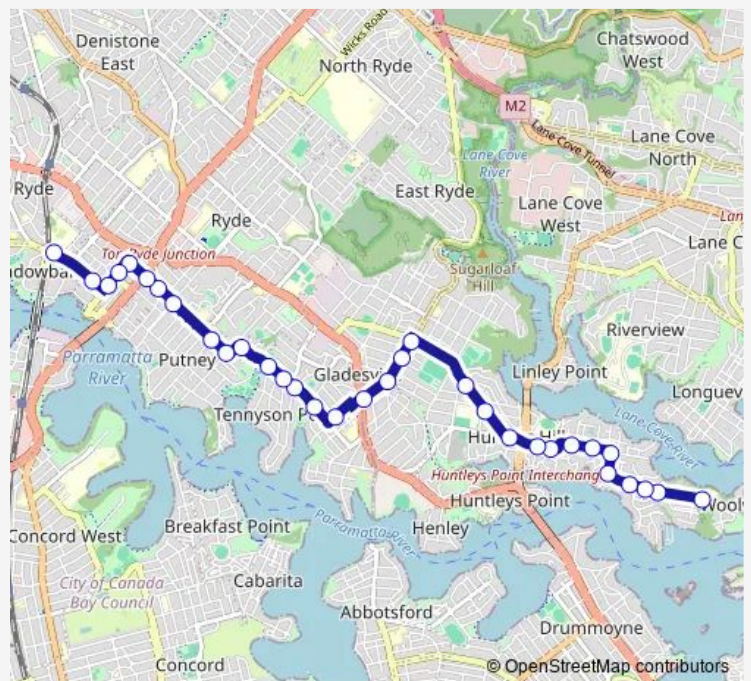

Morrison Rd Opp Delange Rd

Morrison Rd Opp Mitchell St

Morrison Rd After Acacia Av

Bremner Park, Morrison Rd

Morrison Rd At Tennyson Rd

Morrison Rd Opp Champion Rd

Morrison Rd After Western Cres

Ross St At Raven St

Jordan St Opp Christ Church Gladesville

Gladeshill Presbyterian Church, Pittwater Rd

Pittwater Rd Opp Auburn St

Pittwater Rd Opp Aston St

Pittwater Rd At Ryde Rd

Route schedule

Meadowbank Station, Constitution Rd — Marist Sisters College, Woolwich Rd, Stand B

Monday	07:58
Tuesday	07:58
Wednesday	07:58
Thursday	07:58
Friday	07:58
Saturday	—
Sunday	—

Route info

Direction: Meadowbank Station, Constitution Rd

Stops: 36

Trip Duration: 0 hour 32 min

577w — Marist Sisters, Woolwich to Meadowbank Station

## Route info

Direction: Woolwich Rd Opp Marist Sisters College, Stand A

Stops: 33

Trip Duration: 0 hour 30 min

Morrison Rd At Delange Rd

Morrison Rd At Princes St

Morrison Rd At Regent St

Morrison Rd Before Church St