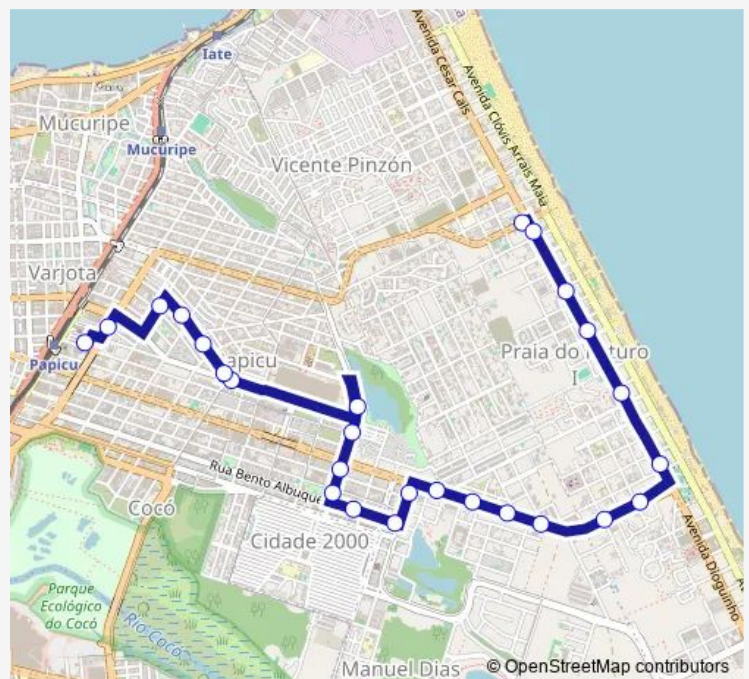

### Route schedule

Praça Terminal Papicu, Sn — RUA Renato Braga, 199

Monday

—

Tuesday

—

Wednesday

—

### Route info

Direction: Praça Terminal Papicu, Sn

Stops: 26

Trip Duration: 0 hour 24 min

813-Praia do Futuro/Papicu/Ed — Praia do Futuro/Papicu/Ed

Avenida Dioguinho, S/N

Avenida Dioguinho, Sn

Avenida Dioguinho, 2180