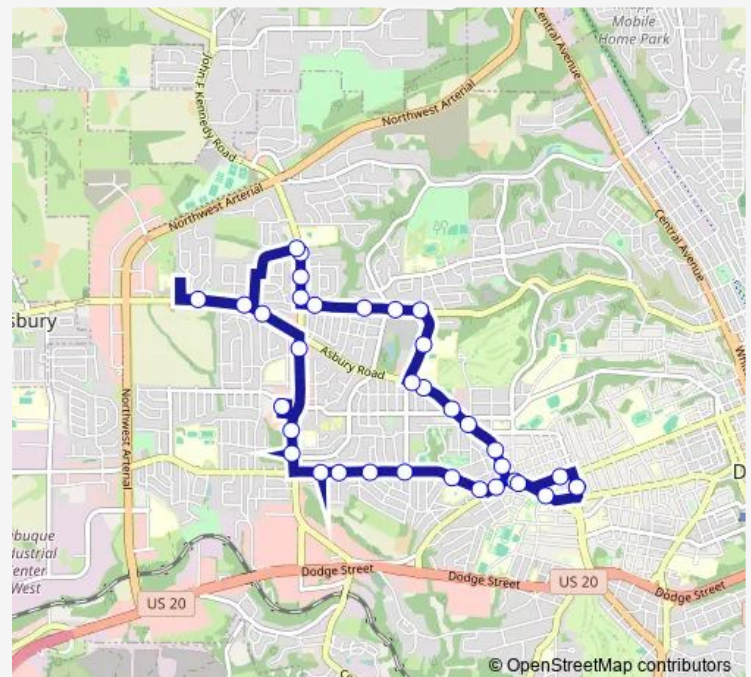

### Route schedule

Midtown Transfer — Midtown Transfer

Monday 07:00-18:00

Tuesday 07:00-18:00

Wednesday 07:00-18:00

Thursday 07:00-18:00

Friday 07:00-18:00

Saturday —

### Route info

Direction: Midtown Transfer

Stops: 26

Trip Duration: 0 hour 28 min

■ GRY — Grey Weekday

Asbury Rd and Poplar St

Asbury Rd and Green St Eb

University Ave and O'Hagen St Eb

University Ave at University of Dubuque

Midtown Transfer

**Direction**

Midtown Transfer — Midtown Transfer

35 stops

[Open route schedule](#)

Midtown Transfer

Loras Blvd and Atlantic St

## Route info

Direction: Midtown Transfer

Stops: 35

Trip Duration: 0 hour 28 min

Pennsylvania Ave and Butterfield Rd

Pennsylvania Ave and Ruann Dr

Pennsylvania Ave and Lenox St Eb

Pennsylvania Ave and Chaney Rd Eb