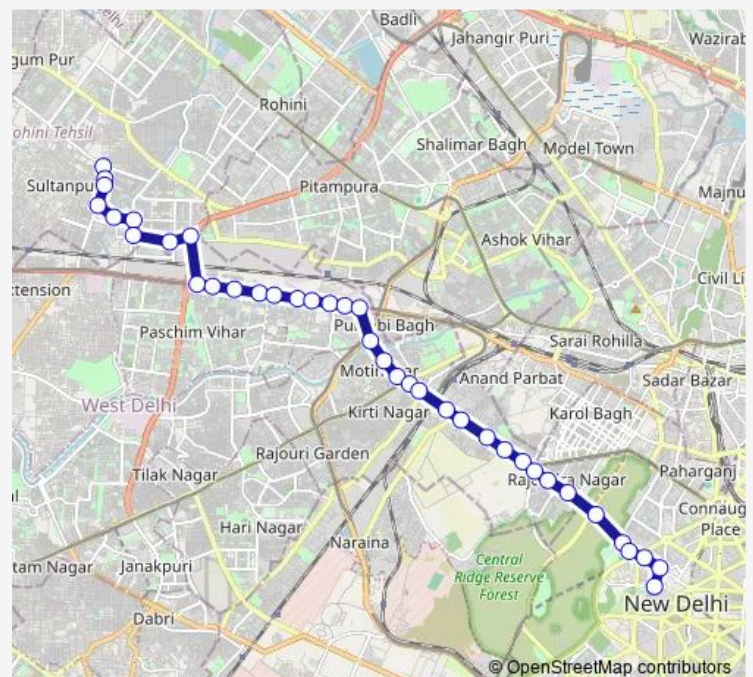

Thursday 06:24-21:07

Friday 06:24-21:07

Saturday 06:24-21:07

Sunday 06:24-21:07

Route info

Direction: Sultanpuri Terminal

Stops: 38

Trip Duration: 1 hour 12 min

Sunday 07:12-20:54

Route info

Direction: Sultanpuri Terminal

Stops: 36

Trip Duration: 1 hour 21 min

West Patel Nagar

South Patel Nagar (Metro Station)

East Patel Nagar