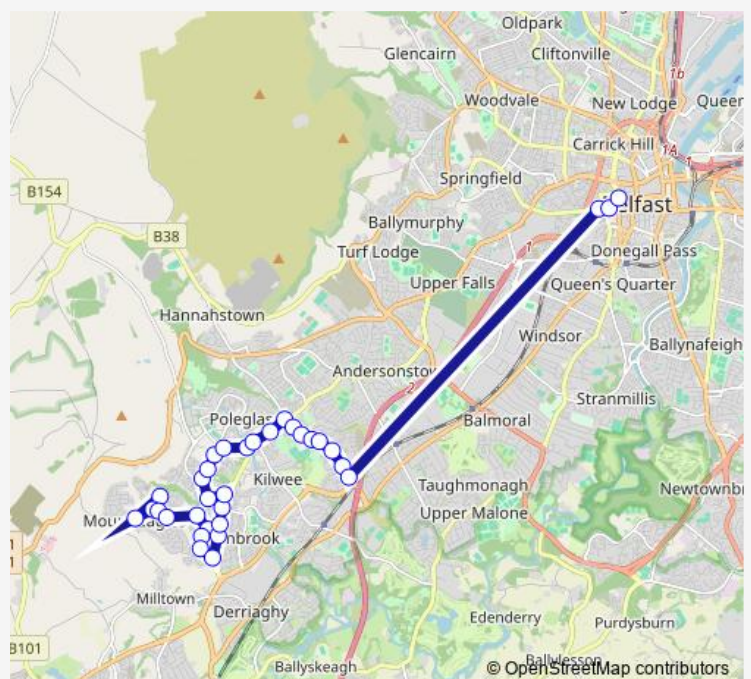

Thursday 07:02-08:12

Friday 07:02-08:12

Saturday —

Sunday —

Route info

Direction: Lagmore View

Stops: 33

Trip Duration: 0 hour 47 min

10X — Lagmore - Belstele Road - Black's Road - City Centre

Glengoland

Woodbourne (Andersonstown Road)

Ringford Park

Trenchard

Blacks Court

Brooke Drive

Brooke Park

Balmoral Hotel

Oakhurst

Stanley Street

Great Victoria Street

Wellington Place

Direction

Queen Street — Lagmore View

27 stops

Friday 16:46-17:46

Saturday —

Sunday —

Route info

Direction: Queen Street

Stops: 27

Trip Duration: 0 hour 36 min

Lagmore Village