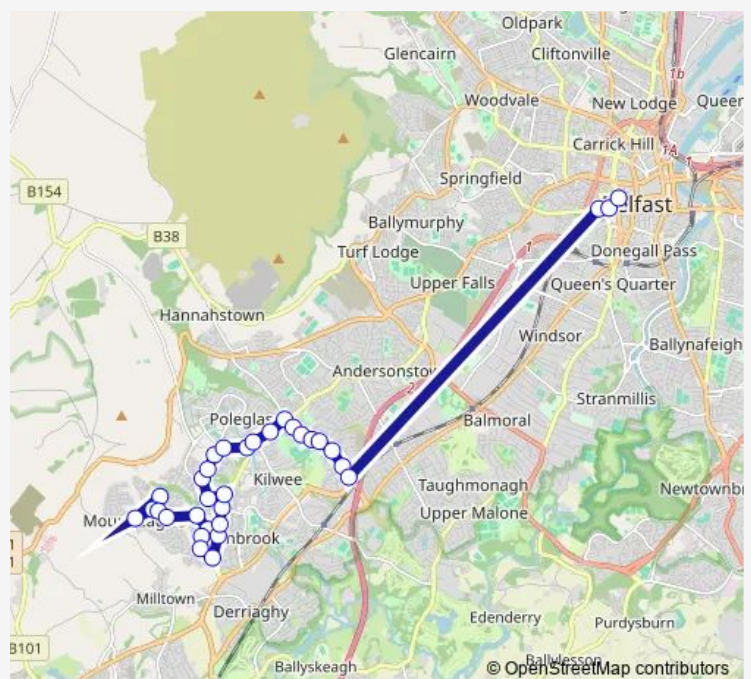

Thursday 07:02-07:57

Friday 07:02-07:57

Saturday —

Sunday —

Route info

Direction: Lagmore View

Stops: 33

Trip Duration: 0 hour 43 min

10X — Lagmore - Belstele Road - Black's Road - City Centre **BusMaps**

Glengoland

Woodbourne (Andersonstown Road)

Ringford Park

Trenchard

Blacks Court

Brooke Drive

Brooke Park

Balmoral Hotel

Oakhurst

Stanley Street

Great Victoria Street

Wellington Place

Direction

Queen Street — Lagmore View

27 stops

Friday 17:16-17:46

Saturday —

Sunday —

Route info

Direction: Queen Street

Stops: 27

Trip Duration: 0 hour 32 min

Lagmore Village