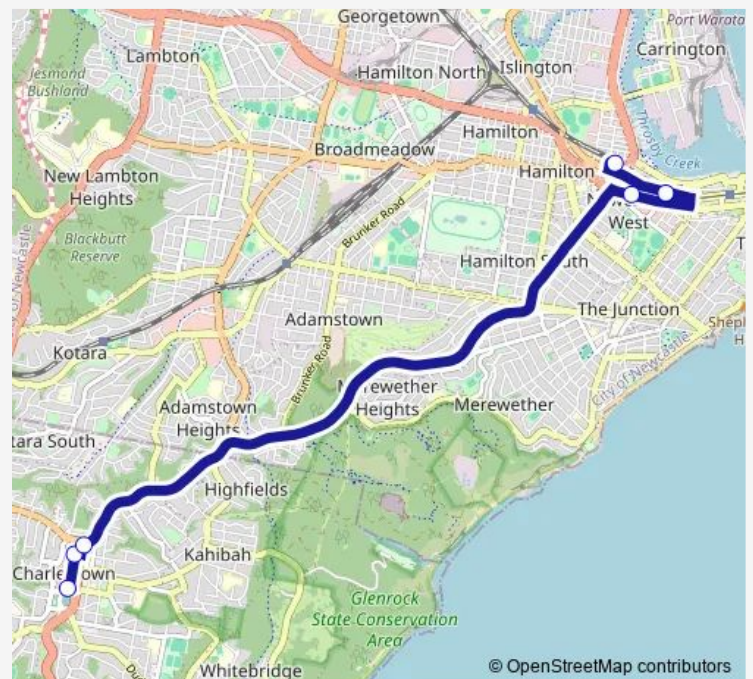

Charlestown Square, Pearson St, Stand A

Pacific Hwy At Charlestown Rd

King St Before National Park St

Hunter St At Steel St

Newcastle Interchange, Stand B

Route schedule

Charlestown Square, Frederick St, Stand C — Newcastle Interchange, Stand B

Monday 06:52-17:55

Tuesday 06:52-17:55

Wednesday 06:52-17:55

Thursday 06:52-17:55

Friday 06:52-17:55

Saturday —

Sunday —

Route info

Direction: Charlestown Square, Frederick St, Stand C

Stops: 6

Trip Duration: 0 hour 25 min

Direction

Newcastle Interchange, Stand A — Charlestown Square, Frederick St, Stand D

7 stops

[Open route schedule](#)

Route schedule

Newcastle Interchange, Stand A — Charlestown Square, Frederick St, Stand D

Monday 07:20-18:10

Tuesday 07:20-18:10

Wednesday 07:20-18:10

Thursday 07:20-18:10

Friday 07:20-18:10

Saturday —