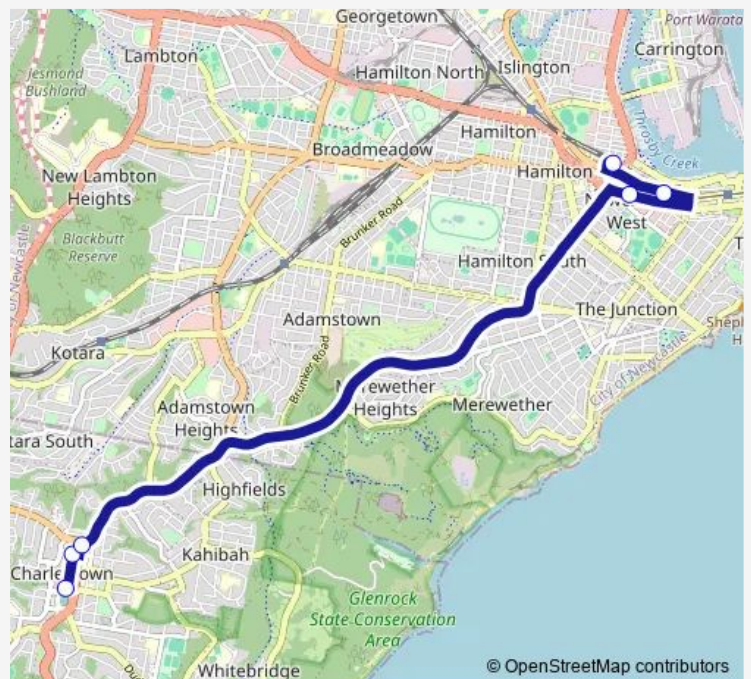

Charlestown Square, Pearson St, Stand A

Pacific Hwy At Charlestown Rd

King St Before National Park St

Hunter St At Steel St

Newcastle Interchange, Stand B

Route schedule

Charlestown Square, Frederick St, Stand C — Newcastle Interchange, Stand B

Monday	06:52-17:55
Tuesday	06:52-17:55
Wednesday	06:52-17:55
Thursday	06:52-17:55
Friday	06:52-17:55
Saturday	—
Sunday	—

Route info

Direction: Charlestown Square, Frederick St, Stand C

Stops: 6

Trip Duration: 0 hour 22 min

Direction

Newcastle Interchange, Stand A — Charlestown Square, Frederick St, Stand D

7 stops

[Open route schedule](#)

Newcastle Interchange, Stand A

Hunter St After Steel St

King St At National Park St

Smith St At Ida St

Monday 07:20-18:10

Tuesday 07:20-18:10

Wednesday 07:20-18:10

Thursday 07:20-18:10

Friday 07:20-18:10

Saturday —

Sunday —

Route info