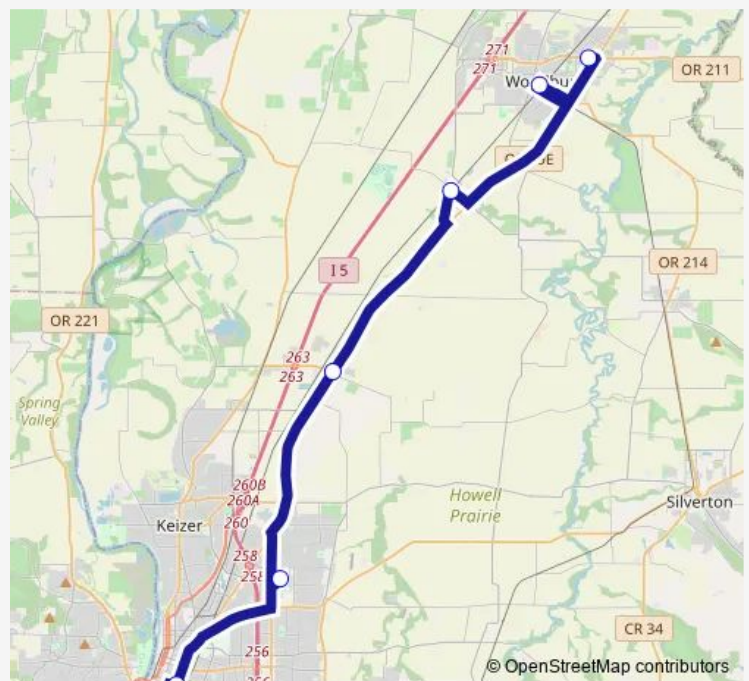

Bus 10x Woodburn / Salem Express

[Go to website](#)

Direction

Downtown Transit Center - Bay L — Woodburn Bi-Mart - 1700 Mt Hood Ave

7 stops

[Open route schedule](#)

Downtown Transit Center - Bay L

Capitol @ Marion

Chemeketa College - Bldg 2 - Bay D

Brooks - Portland Rd @ Riverton

Gervais - 4th @ Douglas

Woodburn Transit Center - 1st @ Arthur

Woodburn Bi-Mart - 1700 Mt Hood Ave

Route schedule

Downtown Transit Center - Bay L — Woodburn Bi-Mart - 1700 Mt Hood Ave

Monday 06:00-19:30

Tuesday 06:00-19:30

Wednesday 06:00-19:30

Thursday 06:00-19:30

Friday 06:00-19:30

Saturday 08:28-16:28

Sunday —

Route info

Direction: Downtown Transit Center - Bay L

Stops: 7

Trip Duration: 0 hour 53 min

10x — Woodburn / Salem Express

Direction

Woodburn Bi-Mart - 1700 Mt Hood Ave — Downtown
Transit Center - Bay L

7 stops

[Open route schedule](#)