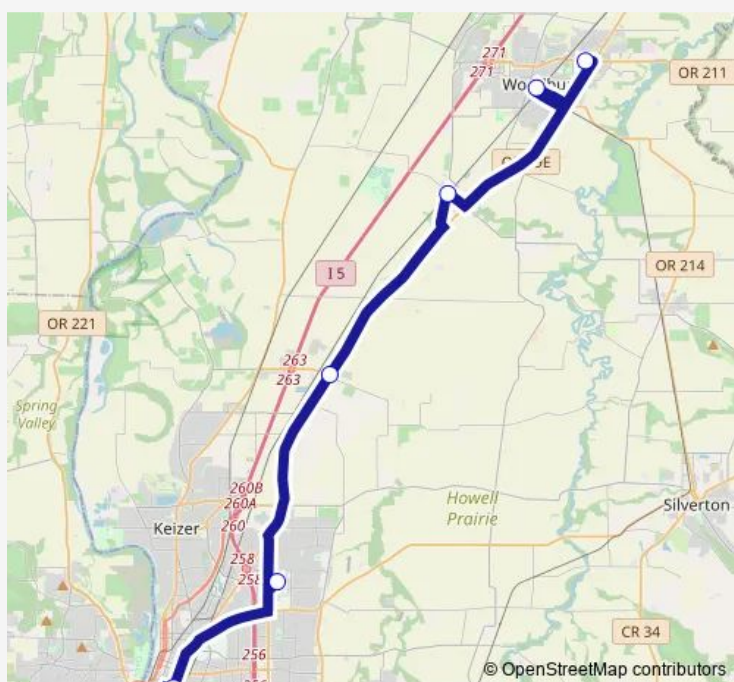

Gervais - 4th @ Douglas

Woodburn Transit Center - 1st @ Arthur

Woodburn Bi-Mart - 1700 Mt Hood Ave

### Route schedule

Downtown Transit Center - Bay L — Woodburn Bi-Mart - 1700 Mt Hood Ave

Monday 06:00-19:30

Tuesday 06:00-19:30

Wednesday 06:00-19:30

Thursday 06:00-19:30

Friday 06:00-19:30

Saturday 08:28-16:28

### Route info

Direction: Downtown Transit Center - Bay L

Stops: 7

Trip Duration: 0 hour 54 min

10X — Woodburn / Salem Express

### Direction

Woodburn Bi-Mart - 1700 Mt Hood Ave — Downtown  
Transit Center - Bay L

7 stops

[Open route schedule](#)

Woodburn Bi-Mart - 1700 Mt Hood Ave

Woodburn Transit Center - 1st @ Arthur

Gervais - 4th @ Douglas