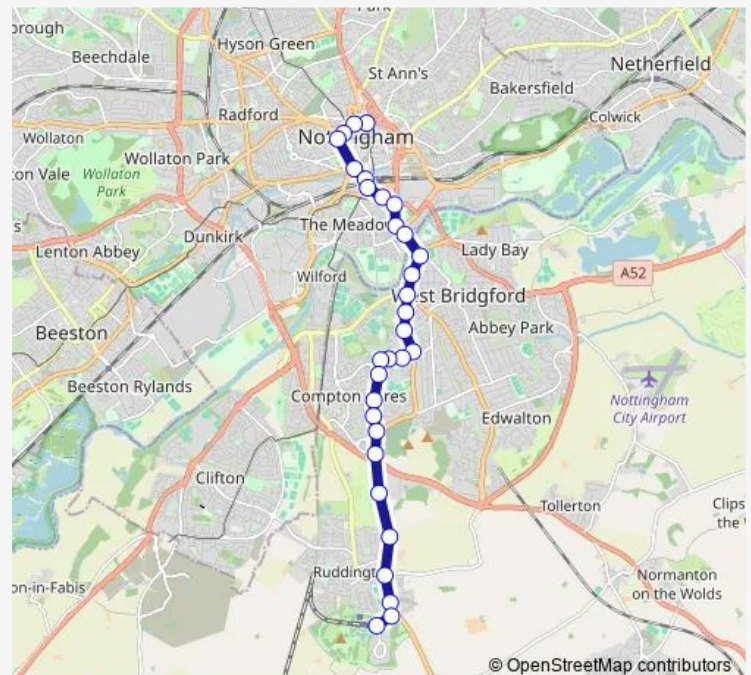

Stowe Avenue

Rushcliffe Arena

Walcote Drive

Route schedule

Victoria Centre — Rushcliffe Country Park

Monday 05:32-09:12

Tuesday 05:32-09:12

Wednesday 05:32-09:12

Thursday 05:32-09:12

Friday 05:32-09:12

Saturday —

Sunday —

Route info

Direction: Victoria Centre

Stops: 31

Trip Duration: 0 hour 37 min

10X — City-Ruddington

Laughton Avenue

Queensbury Avenue

Greythorn Drive Top

Oakham Road

Landmere Lane

Ashworth Avenue

Flawforth Lane

Sunday —

Route info

Direction: Rushcliffe Country Park

Stops: 28

Trip Duration: 0 hour 34 min

Fletcher Gate

George Street

Victoria Centre