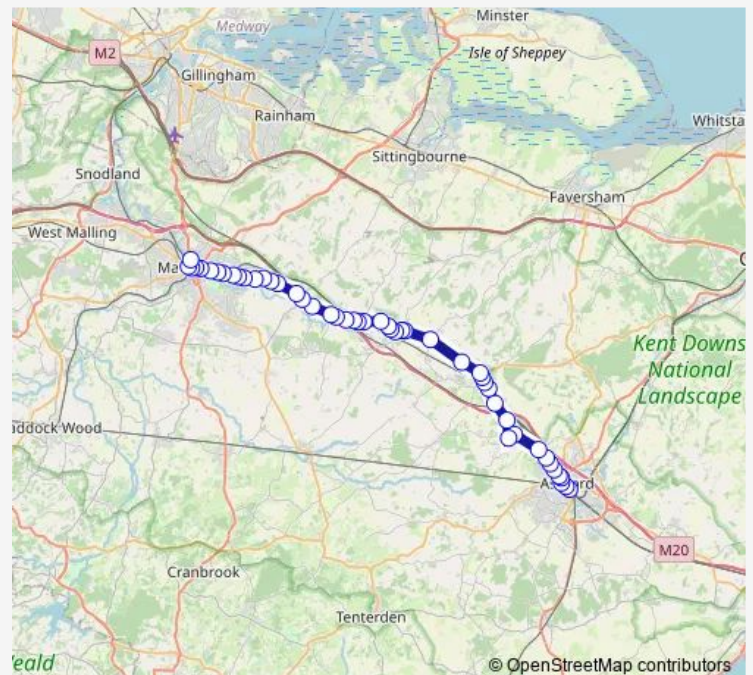

Broomfield Turning

Chegworth Lane

Holm Mill Lane

Route schedule

Maidstone East Railway Station — The Square

Monday 14:45

Tuesday 14:45

Wednesday 14:45

Thursday 14:45

Friday 14:45

Saturday —

Sunday —

Route info

Direction: Maidstone East Railway Station

Stops: 29

Trip Duration: 0 hour 36 min

10X — Ashford - Maidstone

West Street

Chippendale Drive

Church Lane

Dickley Wood

Loder Close

Cherry Close

Honywood Road

The Square

Direction

Earl Street — Ashford International Railway Station

48 stops

[Open route schedule](#)

Earl Street

The Cannon

King Street