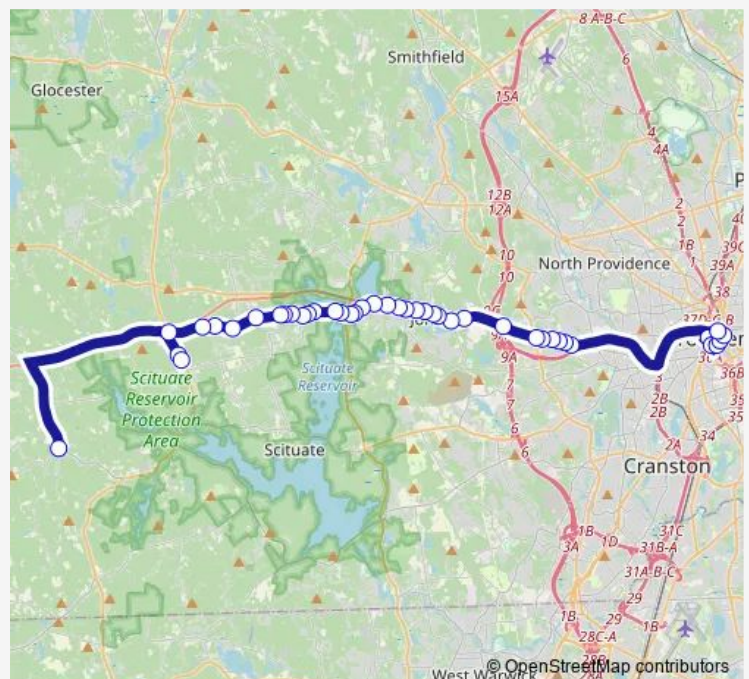

Hartford before Tara

Hartford after Hampton Pl.

Hartford & Atwood (1357 Hartford)

Hartford before I-295

Hartford after Belfield

Hartford & Reservoir (before Reservoir)

Hartford before Earhart

Hartford after Corona

Wednesday 17:04

Thursday 17:04

Friday 17:04

Saturday —

Sunday —

Route info

Direction: Rhode Island Convention Center (Sabin)

Stops: 42

Trip Duration: 0 hour 50 min

10x — North Scituate Express

Hartford after Hopkins

Hartford at Scituate Village

After 33 Danielson

Danielson before Institute

Danielson opposite Sholes

155 Danielson