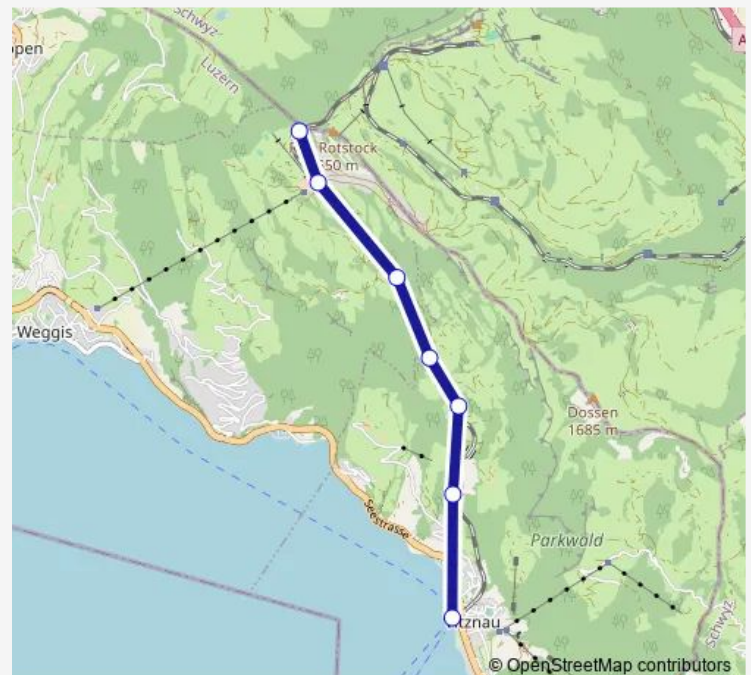

Wednesday 06:35

Thursday 06:35

Friday 06:35

Saturday 06:35

Sunday 06:35

Route info

Direction: Vitznau

Stops: 7

Trip Duration: 0 hour 24 min

Direction

Rigi Staffelhöhe — Vitznau

7 stops

[Open route schedule](#)

Rigi Staffelhöhe

Rigi Kaltbad-First

Romiti Felsentor

Thursday 06:35

Friday —

Saturday —

Sunday 06:35

Route info

Direction: Vitznau

Stops: 7

Trip Duration: 0 hour 24 min

Thursday 18:15

Friday 18:15-23:30

Saturday 24:05⁺¹

Sunday —

Route info

Direction: Vitznau

Stops: 7

Trip Duration: 0 hour 22 min