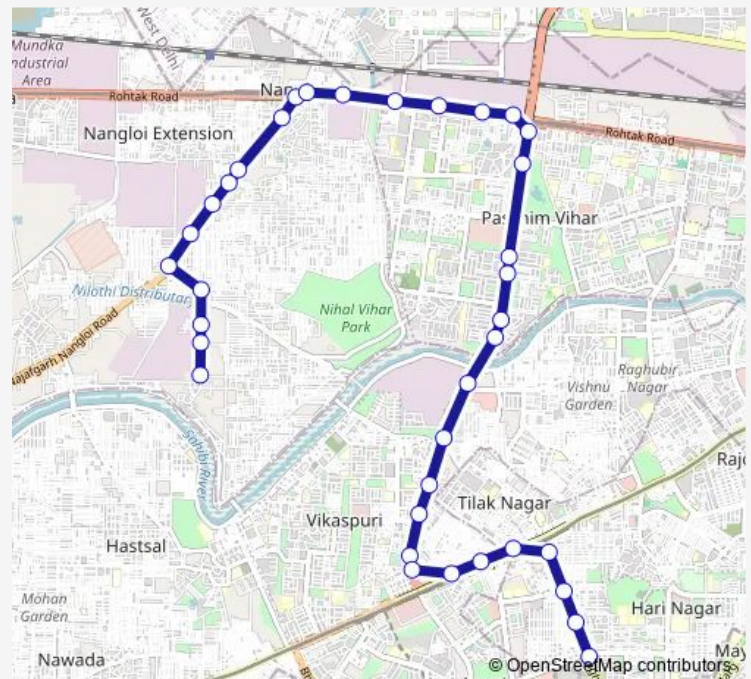

Peera Garhi Depot

Sundar Apartments

Sunder Vihar

Route schedule

Nilothi Village — Hari Nagar Depot

Monday 06:20-20:03

Tuesday 06:20-20:03

Wednesday 06:20-20:03

Thursday 06:20-20:03

Friday 06:20-20:03

Saturday 06:20-20:03

Sunday 06:20-20:03

Route info

Direction: Nilothi Village

Stops: 36

Trip Duration: 0 hour 58 min