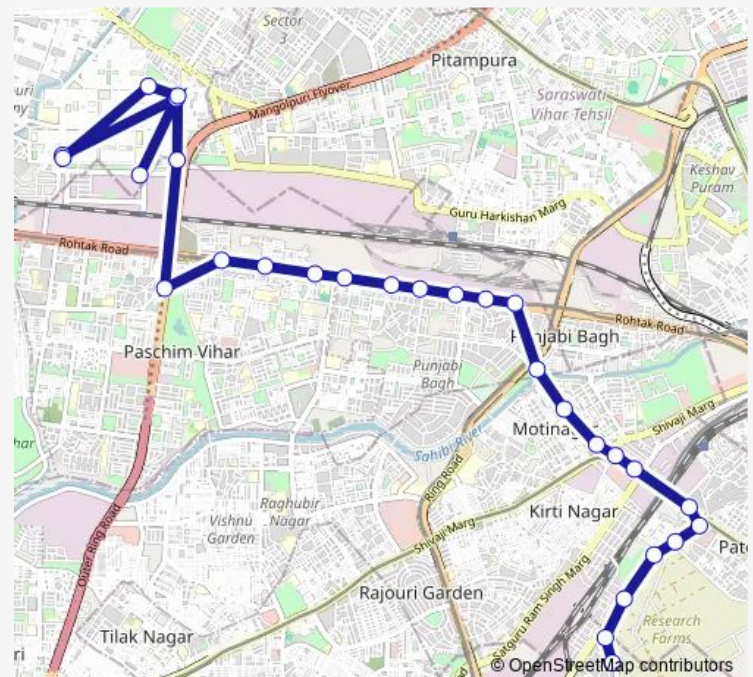

Thursday 05:09-22:55

Friday 05:09-22:55

Saturday 05:09-22:55

Sunday 05:09-22:55

Route info

Direction: Q Block Mangolpuri

Stops: 29

Trip Duration: 1 hour 3 min