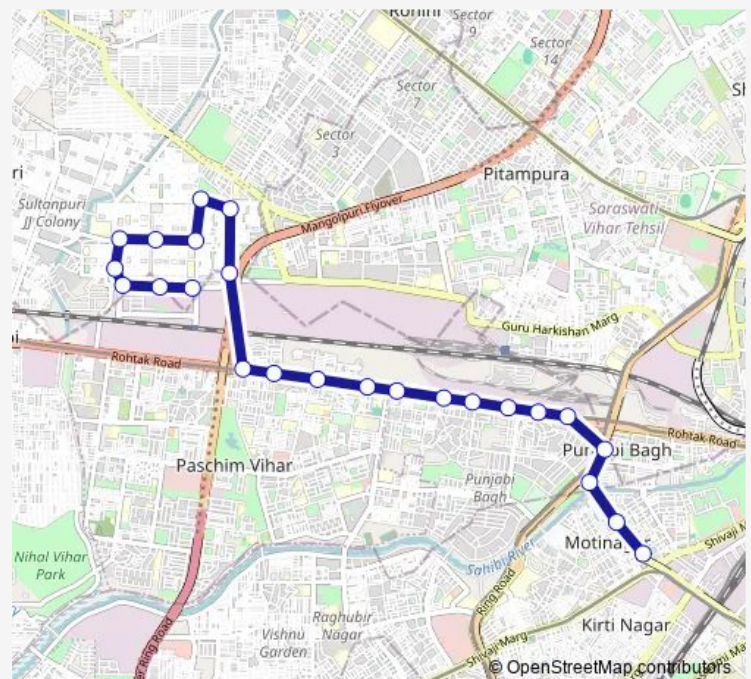

Shivaji Park

Maharaja Agrasen Hospital

Punjabi Bagh East

Route schedule

Q Block Mangolpuri — Karampura Terminal

Monday 21:09-23:17

Tuesday 21:09-23:17

Wednesday 21:09-23:17

Thursday 21:09-23:17

Friday 21:09-23:17

Saturday 21:09-23:17

Sunday 21:09-23:17

Route info

Direction: Q Block Mangolpuri

Stops: 24

Trip Duration: 0 hour 42 min

■ 940adown

Punjabi Bagh Terminal

New Moti Nagar B Block

Karampura Terminal

940adown Bus time schedules and route maps are available in an offline PDF at busmaps.com. Use the busmaps.com website to see live bus times, train schedule or subway schedule, and step-by-step directions for all public transit in New Delhi